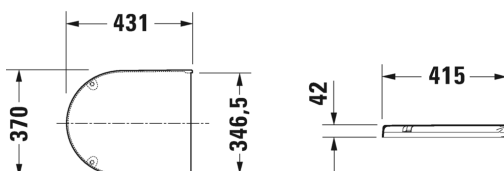

Starck 3 Toilet seat and cover # 0063890000

Toilet seat and cover	Dimension	Weight	Order number
hinges stainless steel, removable, with soft closure			
Colors			
00 White Alpin			
Variant			
		2.100 kilogram	0063890000
Suitable products			
Toilet close-coupled washdown model, (without cistern), fixings included, vertical outlet, UWL class 2, 360 x 655 mm	360 x 655 mm		012601
Toilet close-coupled washdown model, (without cistern), fixings included, horizontal outlet, 360 x 655 mm	360 x 655 mm		012609
Toilet close-coupled (without cistern), washdown model, fixings included, 360 x 655 mm	360 x 655 mm		012809
Toilet floor standing for independent water supply, washdown model, fixings included, horizontal outlet, UWL class 2, 6,0 l, 360 x 560 mm	360 x 560 mm		012409
Toilet wall mounted washdown model, UWL class 1, 360 x 540 mm	360 x 540 mm		220009
Toilet wall mounted washout model, UWL class 2, 360 x 540 mm	360 x 540 mm		220109
Toilet wall mounted Compact washdown model, UWL class 2, 360 x 485 mm	360 x 485 mm		220209
Toilet wall mounted Comfort washdown model, seat height + 50 mm, UWL class 2, 360 x 545 mm	360 x 545 mm		221509
Toilet wall mounted Fixation clearance 230 mm, washdown model, UWL class 2, 360 x 540 mm	360 x 540 mm		220609
Toilet wall mounted washdown model, Durafix included, UWL class 1, 360 x 540 mm	360 x 540 mm		222509
Toilet wall mounted Compact washdown model, Durafix included, UWL class 1, 360 x 485 mm	360 x 485 mm		222709
Toilet wall mounted Duravit Rimless® rimless, washdown model, Durafix included, UWL class 1, 360 x 540 mm	360 x 540 mm		252709