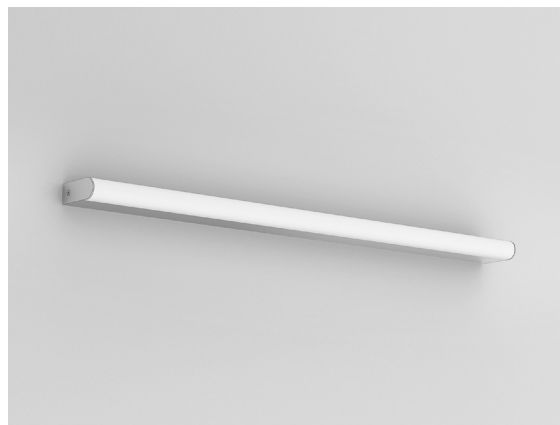

ARTEMIS 900 LED

astro

GENERAL

CLASS:	CE (Class 2)
IP RATING:	IP44
BATHROOM ZONE:	Zone 2, 3
VOLTAGE:	Mains 230V
INSTALLATION ORIENTATION:	Wall mount
MAIN MATERIAL:	Metal - Aluminium
DIMENSIONS:	H: 900mm W: 33mm D: 80mm
CUT OUT HOLE:	-
RECESS DEPTH:	-
FIRE RATING:	-
CABLE LENGTH:	-
GROSS WEIGHT:	1.53Kg

LAMP

LIGHT SOURCE:	LED strip
MAXIMUM WATTAGE:	17.6W
LAMP INCLUDED:	Yes (Integral)
MAXIMUM LAMP LENGTH:	-
LUMINOUS FLUX:	873.96 lm
COLOUR TEMP:	3000K
CRI:	80
R9:	24.1
MACADAM ELLIPSE:	+/-100K
TILT ADJUSTABLE ANGLE:	-
ROTATION ADJUSTABLE ANGLE:	-
AVERAGE LIFESPAN:	50000hrs
L70:	To be advised
BEAM ANGLE:	-

ADDITIONAL INFORMATION:

SHADE INCLUDED:	-
SHADE/DIFFUSER MATERIAL:	Polycarbonate
SHADE/DIFFUSER FINISH	White
F MARK:	Suitable for mounting on flammable materials

SKU: 1308007
FINISH: POLISHED CHROME

Please note that some dimensions may vary slightly due to manufacturing tolerances, this includes cable entry and fixing holes