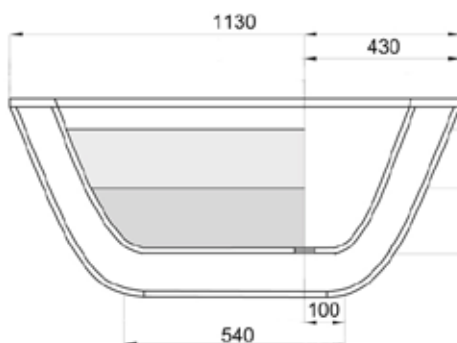

JEE-O by DADO acanthus bath specifications

Ltrs	Kgs
275	530
125	255
0	130

Note :
when using the JEE-O bath siphon in this bathtub make sure to add an additional minimum recess of 3 cm under the bath

Article code:	SBM033	Dimension package:	L 1920 x W 1190 x H 680 mm
Material:	DADOquartz - Scratch & abrasion resistant	Package weight:	50kg /110lb
Color:	Pearl white matt finish		
Waste diameter:	50mm		
Dimensions:	L 1850 x W 1130 x H 500 mm	UV stability:	6 / BSEN438
Bathtub rim:	L 72.8 x W 44.5 x H 19.7"	25 year warranty	
Net weight:	130kg /286lb	HS code:	69109000
Water capacity:	275L /72,6gal		

Note: cast products are subject to size variation of +/- 5 %