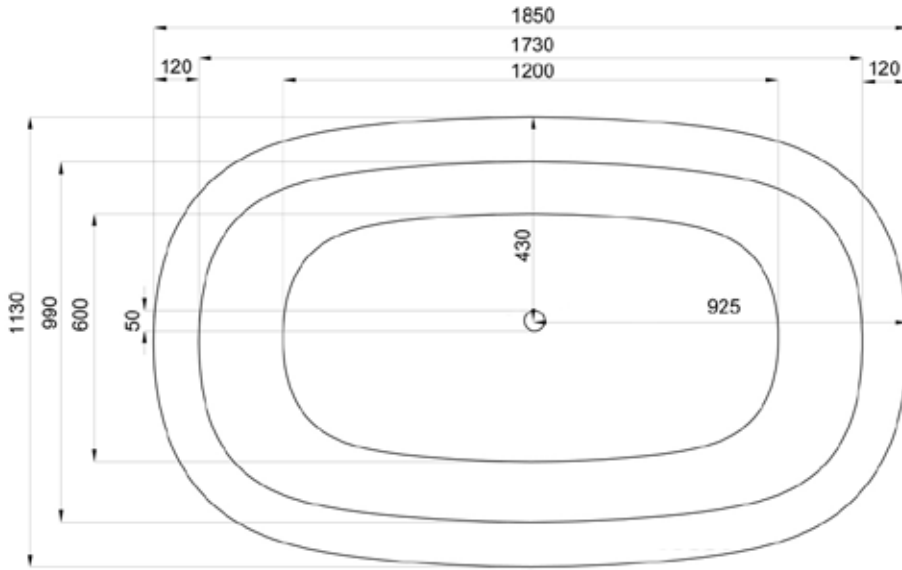

JEE-O by DADO acanthus bath specifications

Ltrs	Kgs
275	530
125	255
0	130

Note :
when using the JEE-O bath siphon in this bathtub make sure to add an additional minimum recess of 3 cm under the bath

Article code:	SBM033	Dimension package:	L 1920 x W 1190 x H 680 mm
Material:	DADOquartz - Scratch & abrasion resistant	Package weight:	50kg /110lb
Color:	Pearl white matt finish		
Waste diameter:	50mm		
Dimensions:	L 1850 x W 1130 x H 500 mm	UV stability:	6 / BSEN438
Bathtub rim:	L 72.8 x W 44.5 x H 19.7"	25 year warranty	
Net weight:	130kg /286lb	HS code:	69109000
Water capacity:	275L /72,6gal		

Note: cast products are subject to size variation of +/- 5 %