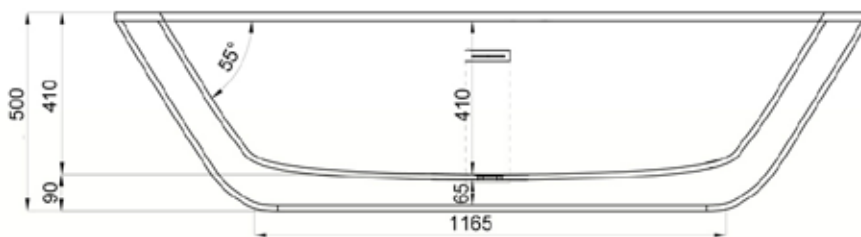

JEE-O by DADO acanthus bath specifications

Ltrs	Kgs
275	530
125	255
0	130

Note :
when using the JEE-O bath siphon in this bathtub make sure to add an additional minimum recess of 3 cm under the bath

Article code:	SBM033	Dimension package:	L 1920 x W 1190 x H 680 mm
Material:	DADOquartz - Scratch & abrasion resistant	Package weight:	50kg /110lb
Color:	Pearl white matt finish		
Waste diameter:	50mm		
Dimensions:	L 1850 x W 1130 x H 500 mm	UV stability:	6 / BSEN438
Bathtub rim:	L 72.8 x W 44.5 x H 19.7"	25 year warranty	
Net weight:	130kg /286lb	HS code:	69109000
Water capacity:	275L /72,6gal		

Note: cast products are subject to size variation of +/- 5 %