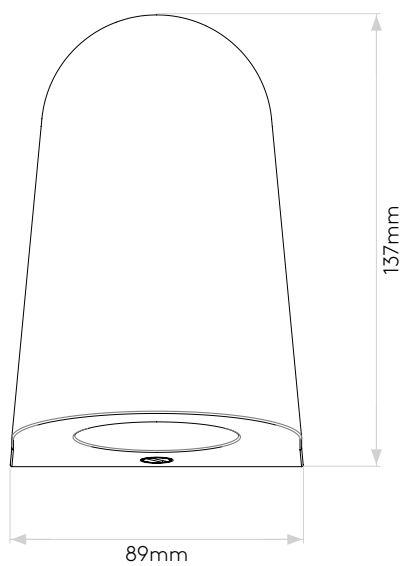

Please note that some dimensions may vary slightly due to manufacturing tolerances, this includes cable entry and fixing holes

Veuillez noter que certaines dimensions peuvent varier légèrement en raison des tolérances de fabrication, y compris l'entrée de câble et les trous de fixation.

Bitte beachten Sie, dass die Maße Fertigungstoleranzen unterliegen und daher in geringem Umfang von der angegebenen Größe abweichen können. Dies gilt auch für Kabeleingänge und Befestigungslöcher.

Si prega notare che possono esserci piccole variazioni in alcune dimensioni dovute alle tolleranze di produzione, queste includono l'ingresso del cavo e i fori di fissaggio.