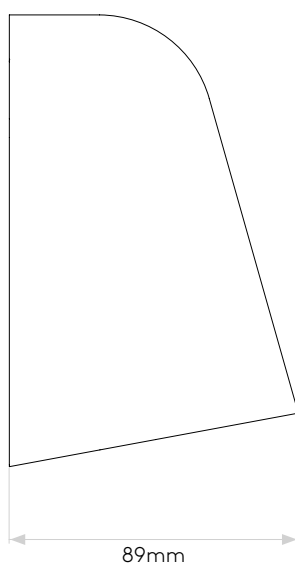

Please note that some dimensions may vary slightly due to manufacturing tolerances, this includes cable entry and fixing holes

Veuillez noter que certaines dimensions peuvent varier légèrement en raison des tolérances de fabrication, y compris l'entrée de câble et les trous de fixation.

Bitte beachten Sie, dass die Maße Fertigungstoleranzen unterliegen und daher in geringem Umfang von der angegebenen Größe abweichen können. Dies gilt auch für Kabeleingänge und Befestigungslöcher.

Si prega notare che possono esserci piccole variazioni in alcune dimensioni dovute alle tolleranze di produzione, queste includono l'ingresso del cavo e i fori di fissaggio.