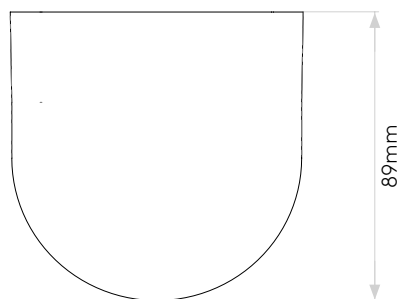

Please note that some dimensions may vary slightly due to manufacturing tolerances, this includes cable entry and fixing holes

Veuillez noter que certaines dimensions peuvent varier légèrement en raison des tolérances de fabrication, y compris l'entrée de câble et les trous de fixation.

Bitte beachten Sie, dass die Maße Fertigungstoleranzen unterliegen und daher in geringem Umfang von der angegebenen Größe abweichen können. Dies gilt auch für Kabeleingänge und Befestigungslöcher.

Si prega notare che possono esserci piccole variazioni in alcune dimensioni dovute alle tolleranze di produzione, queste includono l'ingresso del cavo e i fori di fissaggio.