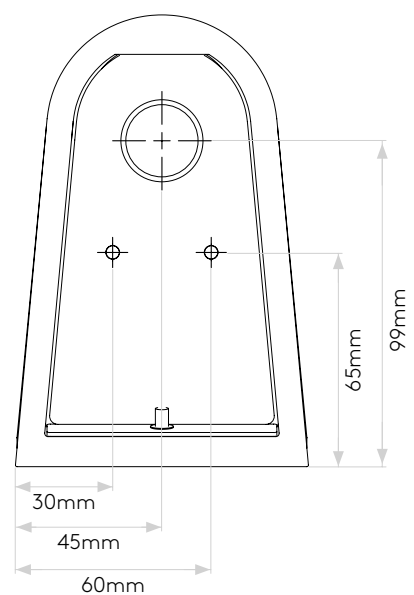

Please note that some dimensions may vary slightly due to manufacturing tolerances, this includes cable entry and fixing holes

Veuillez noter que certaines dimensions peuvent varier légèrement en raison des tolérances de fabrication, y compris l'entrée de câble et les trous de fixation.

Bitte beachten Sie, dass die Maße Fertigungstoleranzen unterliegen und daher in geringem Umfang von der angegebenen Größe abweichen können. Dies gilt auch für Kabeleingänge und Befestigungslöcher.

Si prega notare che possono esserci piccole variazioni in alcune dimensioni dovute alle tolleranze di produzione, queste includono l'ingresso del cavo e i fori di fissaggio.