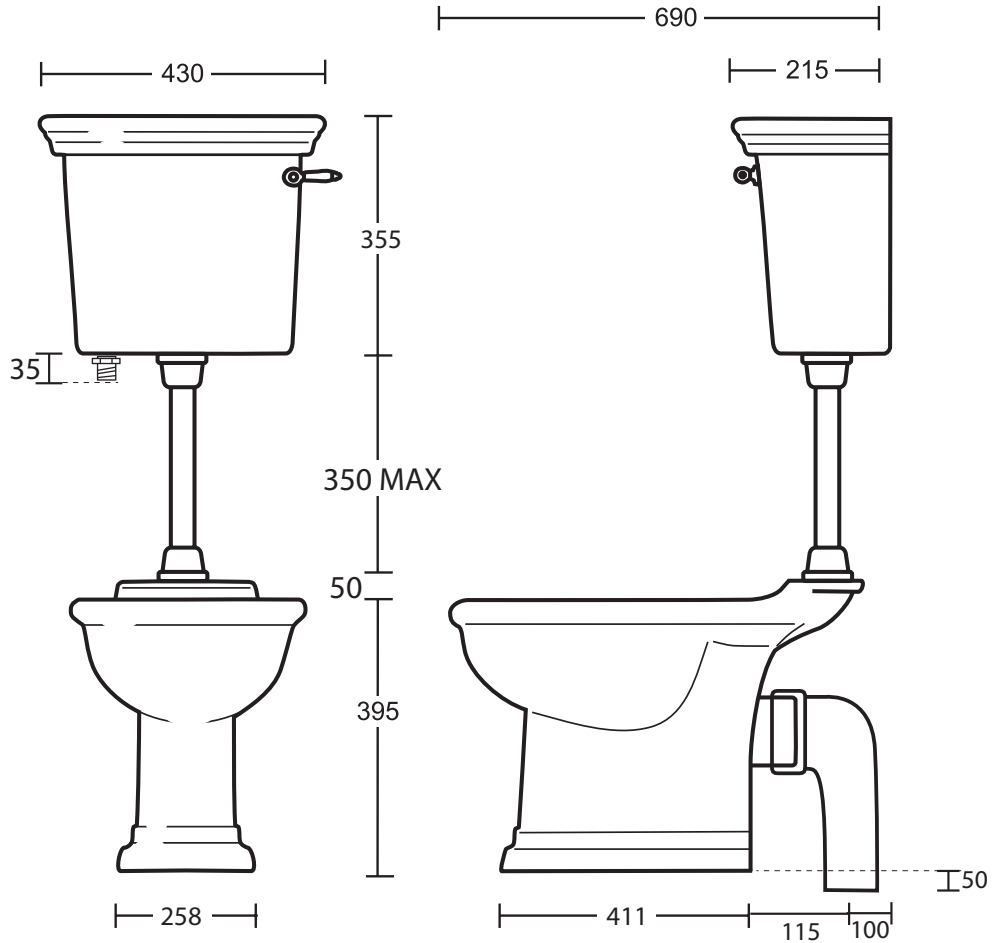

Ceramic Collection	
Bergier	Pan & low level cistern

We recommend that all products are purchased with the assistance of a specialist bathroom retailer and always installed by an experienced installer who is a member of a recognized association. All sizes quoted are nominal: items may vary by plus or minus 2% against the figures quoted. When planning installations where dimensions are critical, it is essential that the space allowed for individual items is physically checked. Imperial Bathrooms can not be held liable for any costs associated with items not fitting in any given area. The contents of this statement are based on information correct at the time of publication. We reserve the right to make alterations and changes in product characteristics, fixing, packaging, operation etc at any time without notice.

Ceramic Collection	
Bergier	Pan & low level cistern with 90 Degree Ceramic Connector

We recommend that all products are purchased with the assistance of a specialist bathroom retailer and always installed by an experienced installer who is a member of a recognized association. All sizes quoted are nominal: items may vary by plus or minus 2% against the figures quoted. When planning installations where dimensions are critical, it is essential that the space allowed for individual items is physically checked. Imperial Bathrooms can not be held liable for any costs associated with items not fitting in any given area. The contents of this statement are based on information correct at the time of publication. We reserve the right to make alterations and changes in product characteristics, fixing, packaging, operation etc at any time without notice.