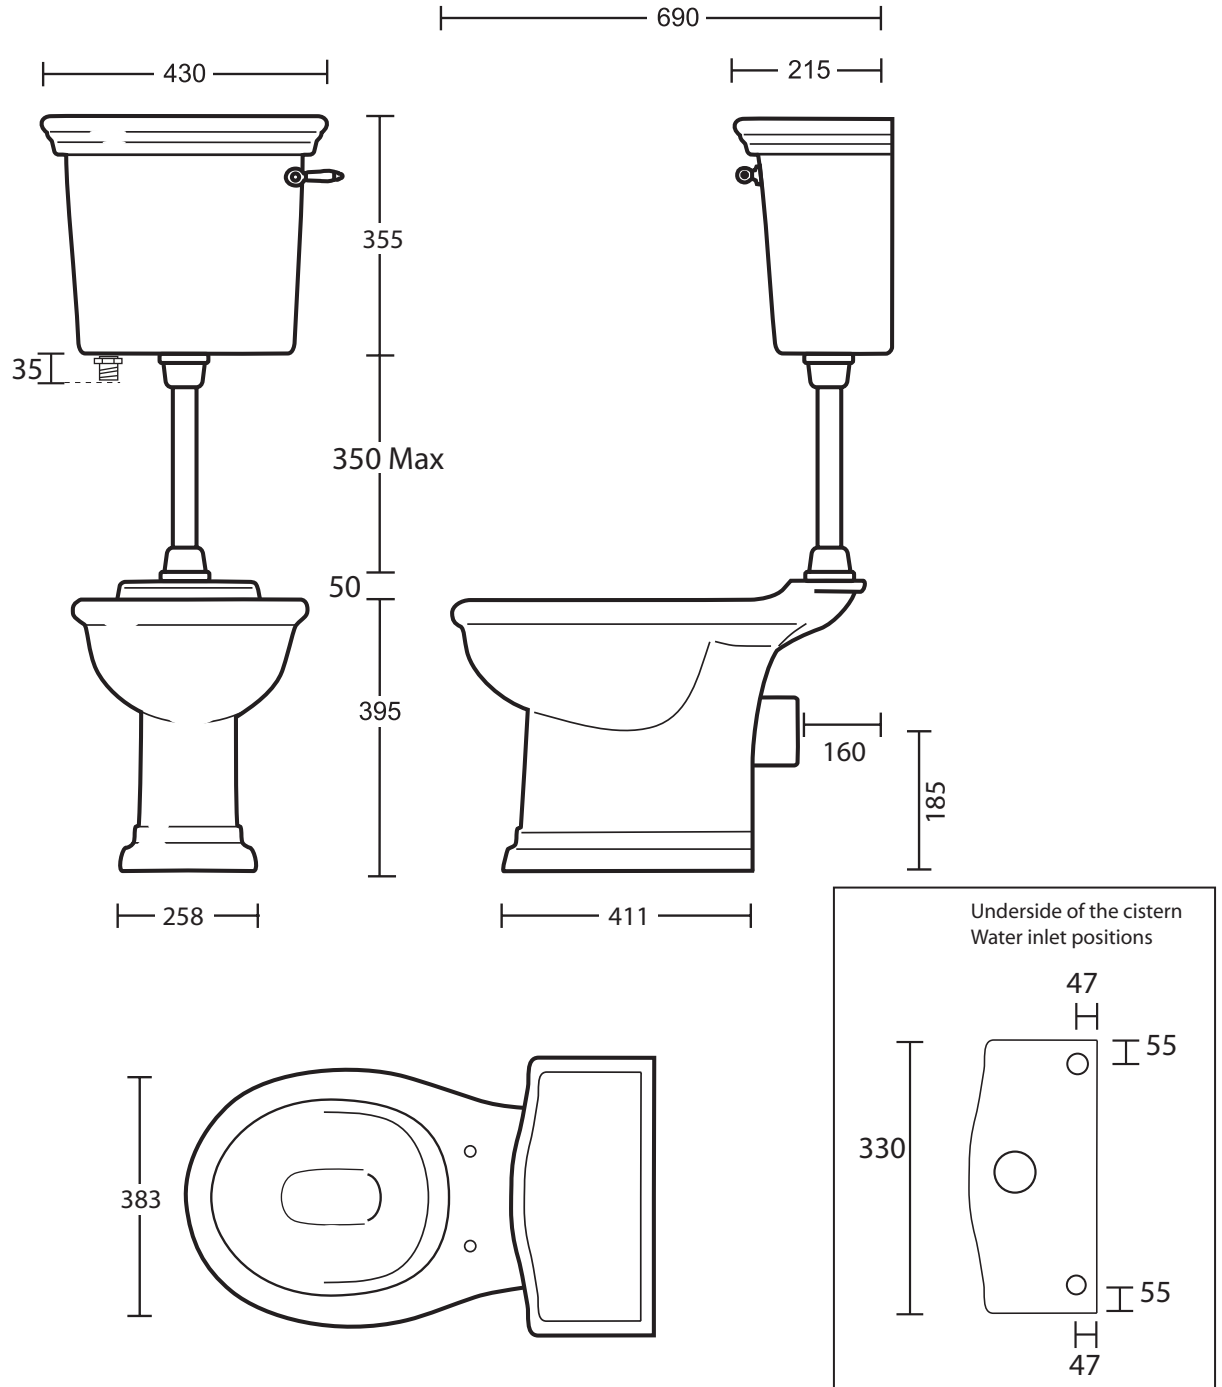

Ceramic Collection	
Bergier	Pan & low level cistern

We recommend that all products are purchased with the assistance of a specialist bathroom retailer and always installed by an experienced installer who is a member of a recognized association. All sizes quoted are nominal: items may vary by plus or minus 2% against the figures quoted. When planning installations where dimensions are critical, it is essential that the space allowed for individual items is physically checked. Imperial Bathrooms can not be held liable for any costs associated with items not fitting in any given area. The contents of this statement are based on information correct at the time of publication. We reserve the right to make alterations and changes in product characteristics, fixing, packaging, operation etc at any time without notice.

Ceramic Collection	
Bergier	Pan & low level cistern with 90 Degree Ceramic Connector

We recommend that all products are purchased with the assistance of a specialist bathroom retailer and always installed by an experienced installer who is a member of a recognized association. All sizes quoted are nominal: items may vary by plus or minus 2% against the figures quoted. When planning installations where dimensions are critical, it is essential that the space allowed for individual items is physically checked. Imperial Bathrooms can not be held liable for any costs associated with items not fitting in any given area. The contents of this statement are based on information correct at the time of publication. We reserve the right to make alterations and changes in product characteristics, fixing, packaging, operation etc at any time without notice.