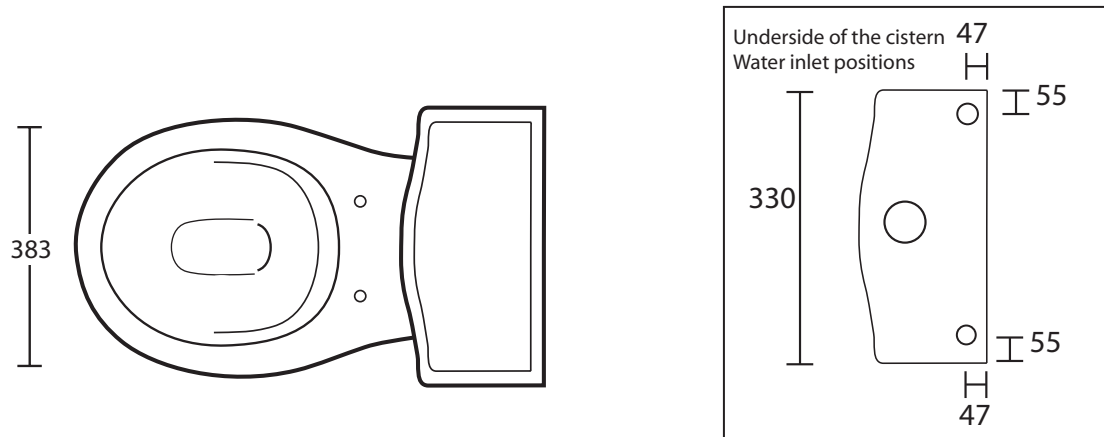

Ceramic Collection	
Bergier	Pan & low level cistern

We recommend that all products are purchased with the assistance of a specialist bathroom retailer and always installed by an experienced installer who is a member of a recognized association. All sizes quoted are nominal: items may vary by plus or minus 2% against the figures quoted. When planning installations where dimensions are critical, it is essential that the space allowed for individual items is physically checked. Imperial Bathrooms can not be held liable for any costs associated with items not fitting in any given area. The contents of this statement are based on information correct at the time of publication. We reserve the right to make alterations and changes in product characteristics, fixing, packaging, operation etc at any time without notice.

Ceramic Collection	
Bergier	Pan & low level cistern with 90 Degree Ceramic Connector

We recommend that all products are purchased with the assistance of a specialist bathroom retailer and always installed by an experienced installer who is a member of a recognized association. All sizes quoted are nominal: items may vary by plus or minus 2% against the figures quoted. When planning installations where dimensions are critical, it is essential that the space allowed for individual items is physically checked. Imperial Bathrooms can not be held liable for any costs associated with items not fitting in any given area. The contents of this statement are based on information correct at the time of publication. We reserve the right to make alterations and changes in product characteristics, fixing, packaging, operation etc at any time without notice.