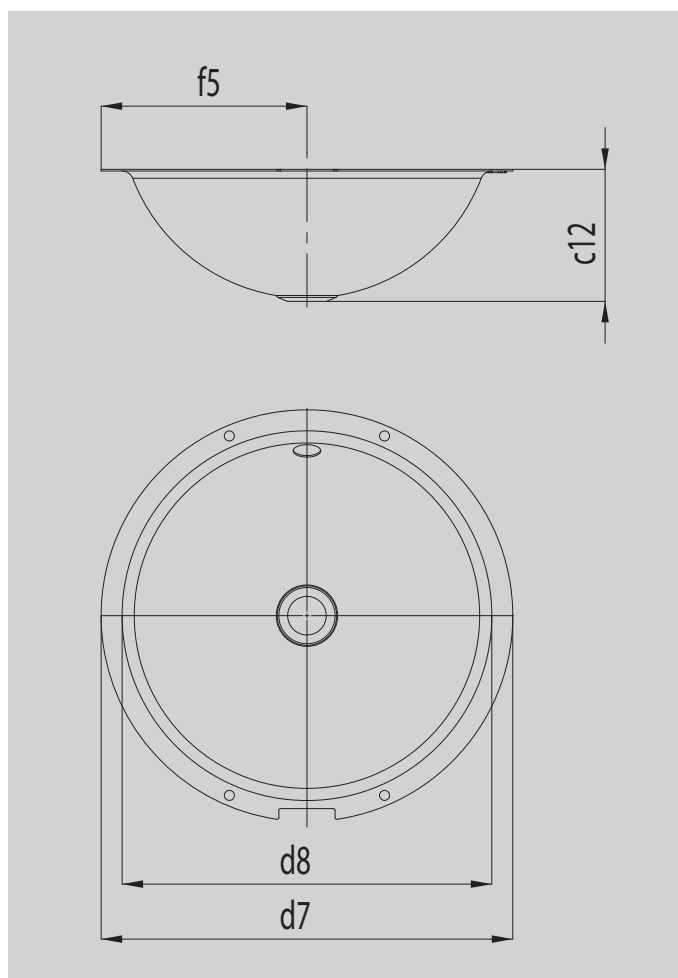

# CLASSIC UNDERCOUNTER WASHBASIN

- elegant and timeless design
- flowing interior shape allows simple and effective unity with your chosen vanity unit or console
- maximised space is achieved for your bathroom accessories and fittings
- perfect match with CLASSIC range
- made of KALDEWEI steel enamel

Similar illustration

Model		3182
Distance basin surface to bottom edge of waste hole	$c_{12}$	157 mm
External diameter	$d_7$	491 mm
inner diameter top	$d_8$	420 mm
Distance rear edge to centre of waste hole	$f_5$	246 mm
Diameter		420 mm
Net weight		7 kg