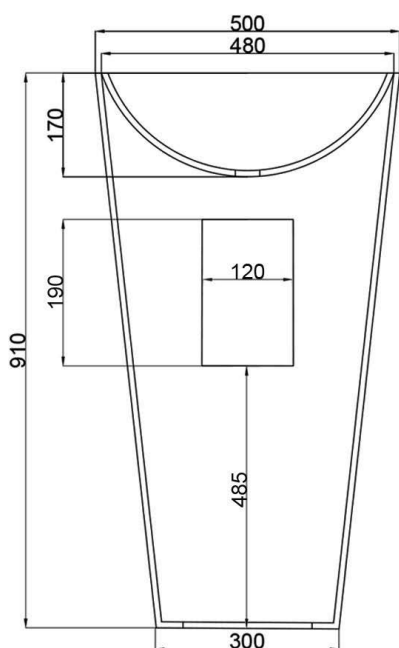

JEE-O by DADO anelli basin specifications

Article code:	SWMBAS37	Dimension package:	L 580 x W 580 x H 940 mm L 22.8 x W 22.8 x H 37.0"
Material:	DADOquartz - Scratch & abrasion resistant	Package weight:	5kg /11.0lb
Color:	Pearl white matt finish	UV stability:	6 / BSEN438
Waste diameter:	40mm	25 year warranty	
Dimensions:	L 500 x W 500 x H 910 mm L 19.7 x W 19.7 x H 35.8"	HS code:	69109000
Basin rim:	28-33mm /1.1-1.3"		
Net weight:	25kg /55.1lb		

Note: cast products are subject to size variation of +/- 5 %