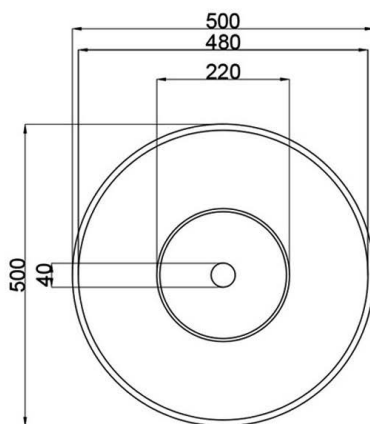

JEE-O by DADO anelli basin specifications

Article code:	SWMBAS37	Dimension package:	L 580 x W 580 x H 940 mm L 22.8 x W 22.8 x H 37.0"
Material:	DADOquartz - Scratch & abrasion resistant	Package weight:	5kg /11.0lb
Color:	Pearl white matt finish	UV stability:	6 / BSEN438
Waste diameter:	40mm	25 year warranty	
Dimensions:	L 500 x W 500 x H 910 mm L 19.7 x W 19.7 x H 35.8"	HS code:	69109000
Basin rim:	28-33mm /1.1-1.3"		
Net weight:	25kg /55.1lb		

Note: cast products are subject to size variation of +/- 5 %