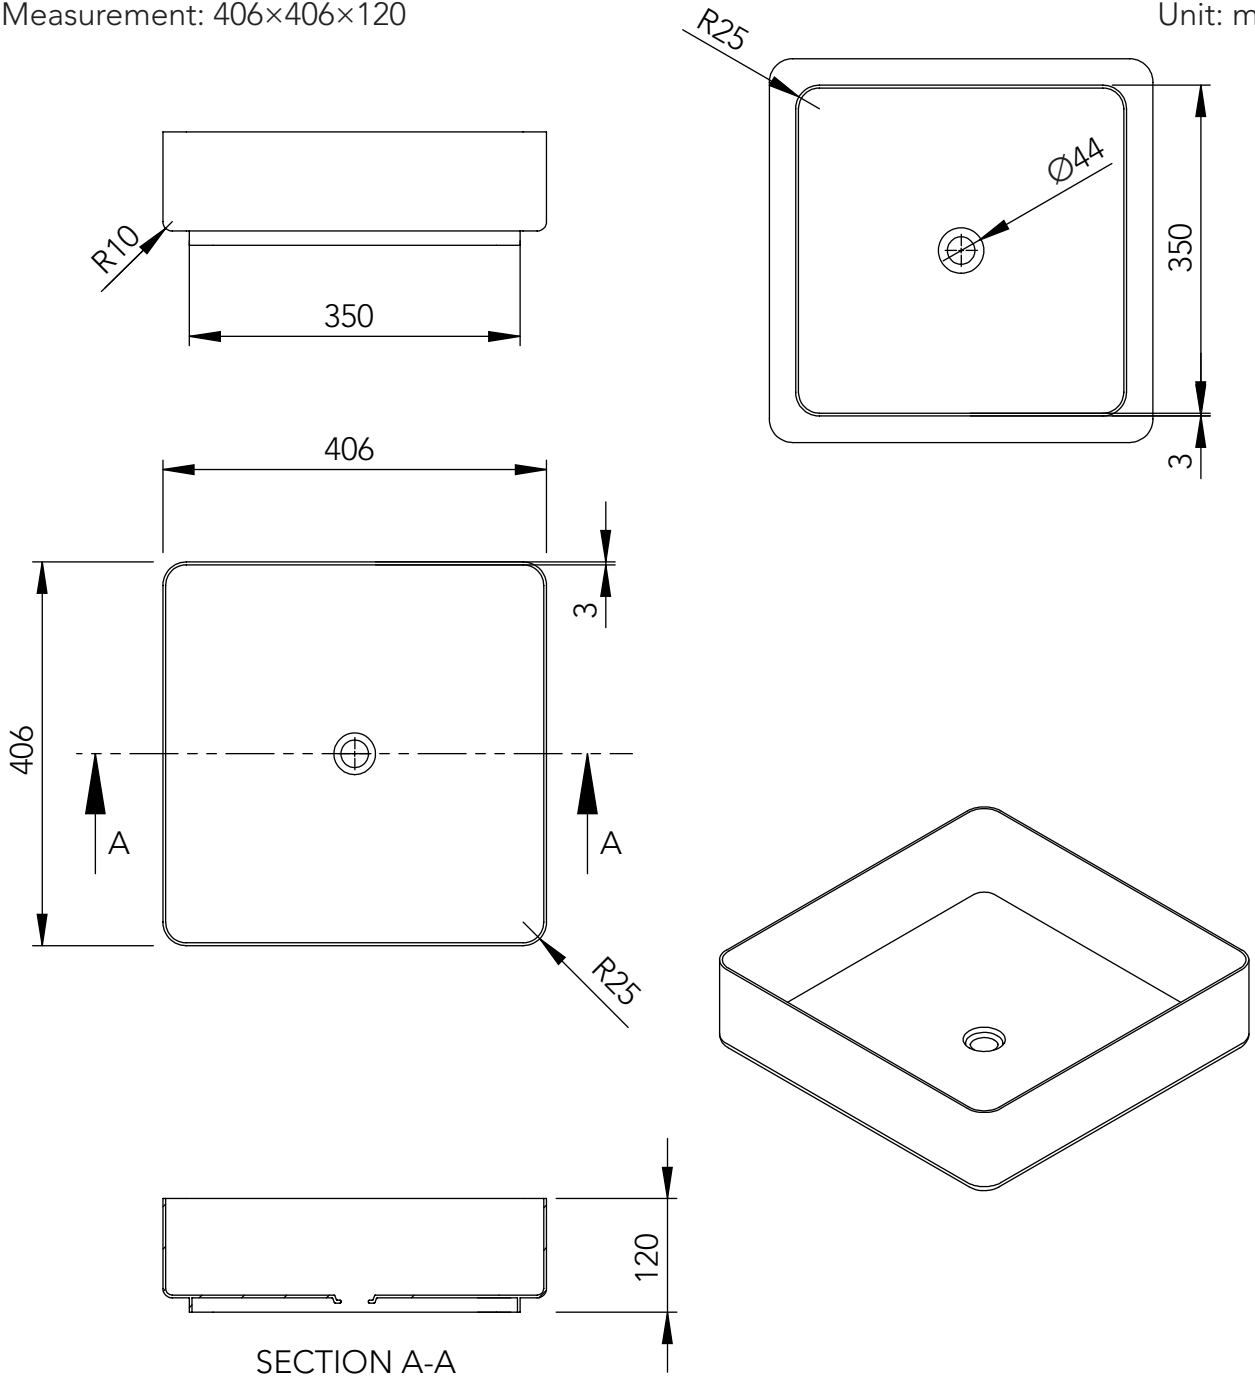

## DRAWINGS

Measurement: 406×406×120

Unit: mm

Copyright ©2021 Bygghemma Sverige AB. Original content rights reserved. All product names, logos, and brands are property of their respective owners.

Information contained within this document was considered accurate at the time of publication, but may be subject to revision.