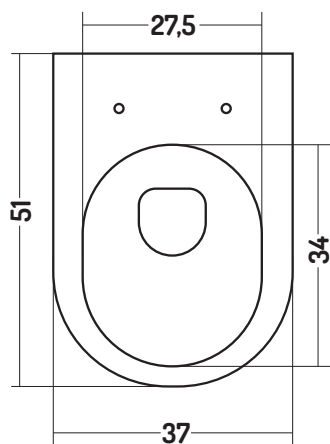

WC/ 3

Floor standing WC
with soft close seat

COLOURS

cod. 51
Matt White

cod. 54
Matt Sand

cod. 55
Matt Grey

FEATURES

Antibacterial
Glaze