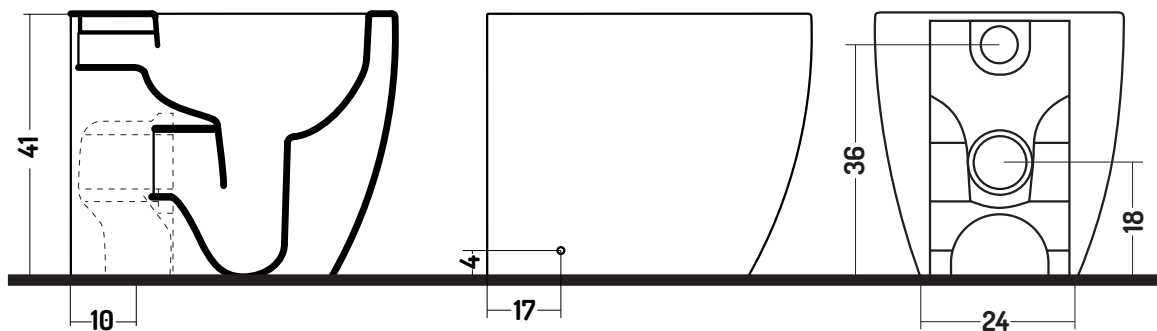

WC/ 3

Floor standing WC
with soft close seat

COLOURS

cod. 51
Matt White

cod. 54
Matt Sand

cod. 55
Matt Grey

FEATURES

Antibacterial
Glaze