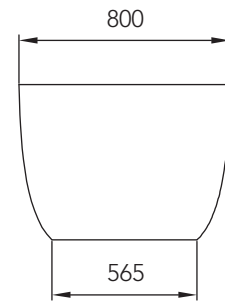

SOFT

DRAWINGS

Measurement: 1700x800x590

Unit: mm

SECTION A-A

SECTION B-B