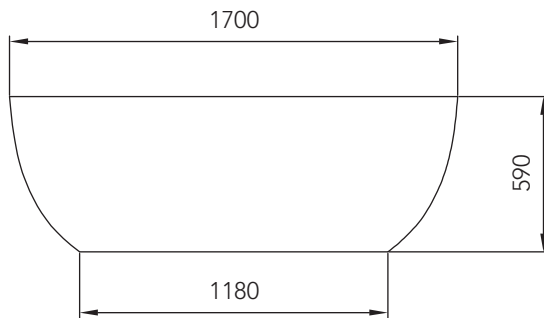

SOFT

DRAWINGS

Measurement: 1700x800x590

Unit: mm

SECTION A-A

SECTION B-B