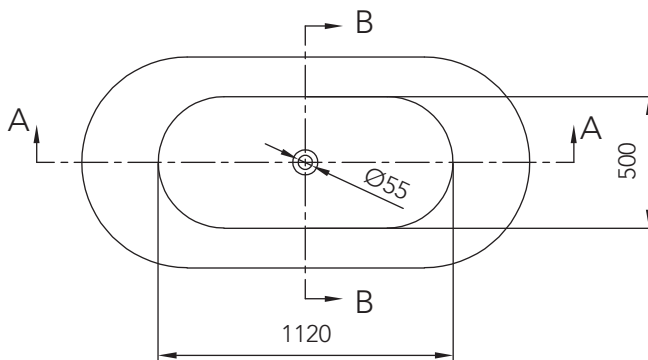

SOFT

DRAWINGS

Measurement: 1700x800x590

Unit: mm

SECTION A-A

SECTION B-B