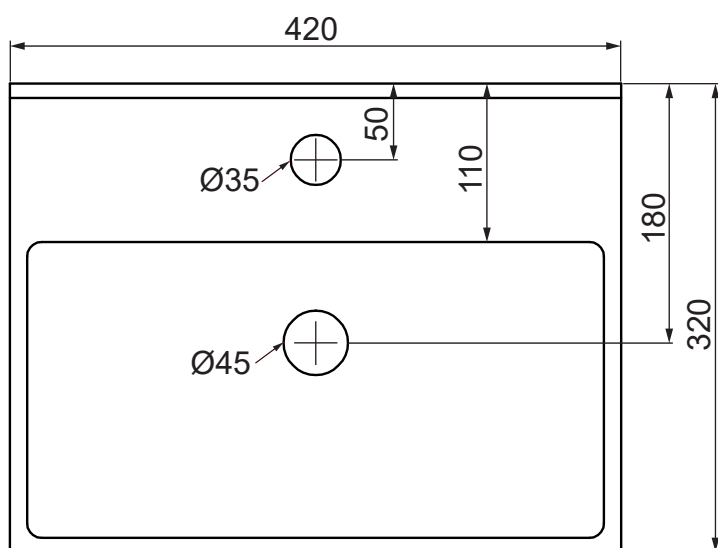

# westerbergs hed 420

20190117 Art.nr: 20073310  
Westerbergs Badrum part of Hafa Bathroom Group AB.