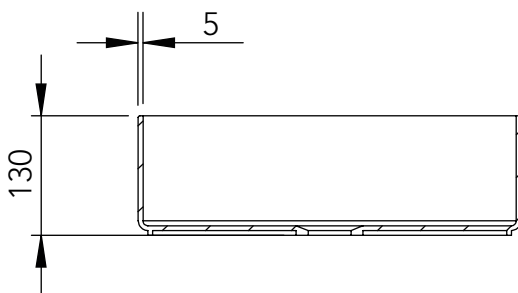

GRUND DRAWINGS

Measurement: 405×405×130

Unit: mm

SECTION A-A

Copyright ©2021 Bygghemma Sverige AB. Original content rights reserved. All product names, logos, and brands are property of their respective owners.