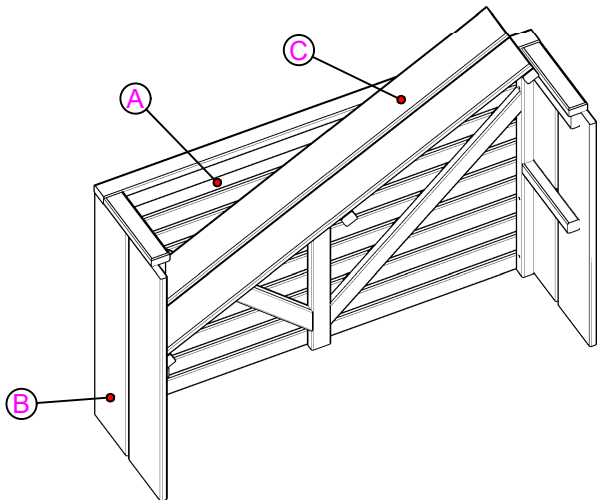

Elan Romdeler 665x300x1030 (5356004)

A - Side wall - 2 pcs

B- End wall - 2 pcs

C - Floor - 1 pc

V1 - Screw - 4x40mm -24 pcs

V2 - Screw - 3x16mm - 4 pcs

V3 - Foot - 4 pcs