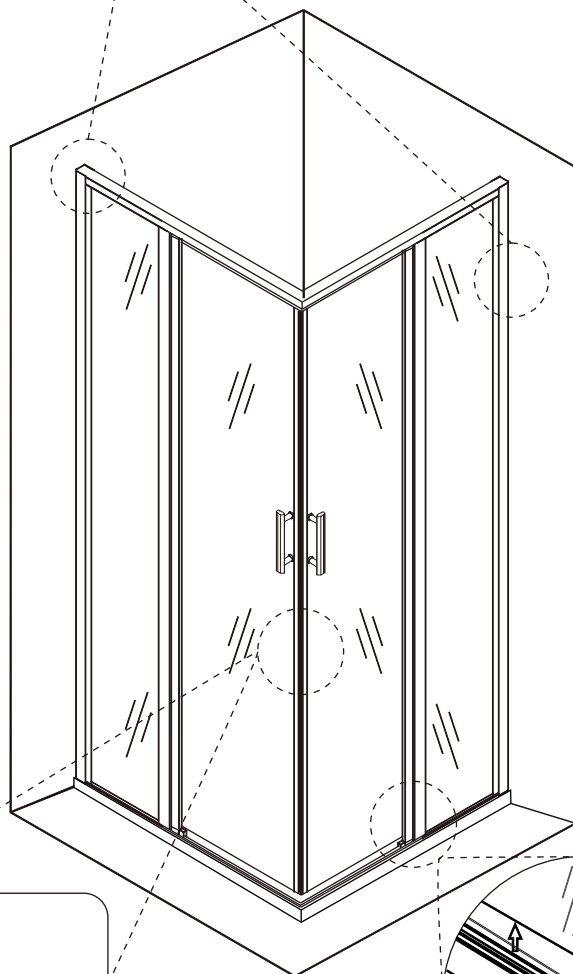

Lyfco®

INSTALLATION MANUAL

BK-046

1000X1000X1900mm

1100X1100X1900mm

1200X1200X1900mm

Allow 24 hours for silicone to dry before use .
Silicone on the outside edge only