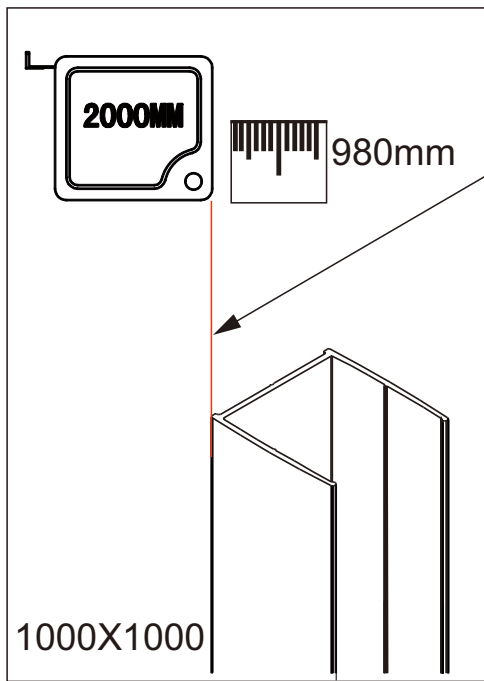

Lyfco®

INSTALLATION MANUAL

BK-046

1000X1000X1900mm

1100X1100X1900mm

1200X1200X1900mm

Allow 24 hours for silicone to dry before use .
Silicone on the outside edge only