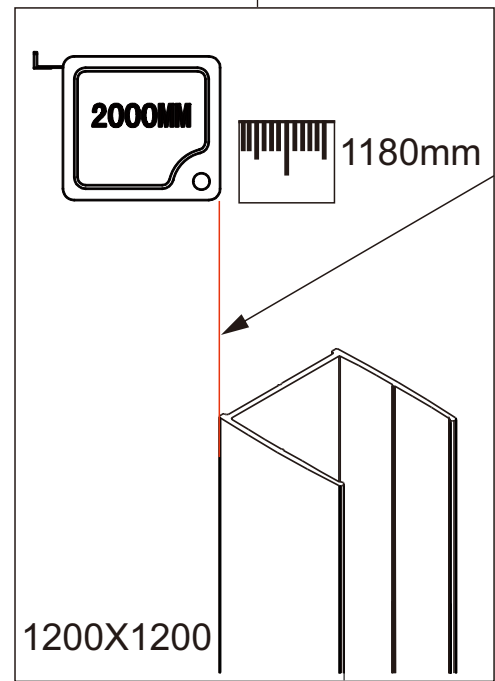

Lyfco®

INSTALLATION MANUAL

BK-046

1000X1000X1900mm

1100X1100X1900mm

1200X1200X1900mm

Allow 24 hours for silicone to dry before use .
Silicone on the outside edge only