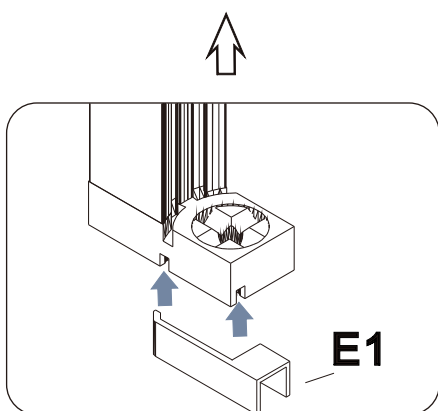

Lyfco®

INSTALLATION MANUAL

BK-046

1000X1000X1900mm

1100X1100X1900mm

1200X1200X1900mm

Allow 24 hours for silicone to dry before use .
Silicone on the outside edge only