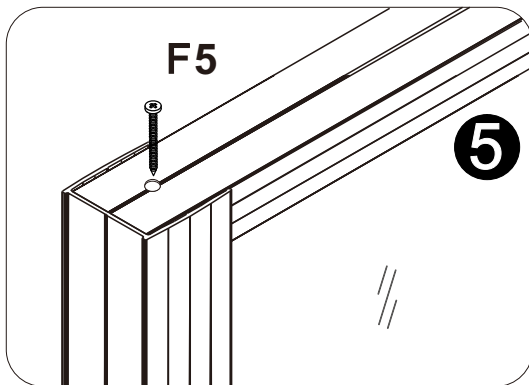

Lyfco®

INSTALLATION MANUAL

BK-046

1000X1000X1900mm

1100X1100X1900mm

1200X1200X1900mm

Allow 24 hours for silicone to dry before use .
Silicone on the outside edge only