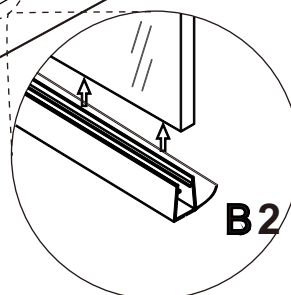

Lyfco®

INSTALLATION MANUAL

BK-046

1000X1000X1900mm

1100X1100X1900mm

1200X1200X1900mm

Allow 24 hours for silicone to dry before use .
Silicone on the outside edge only