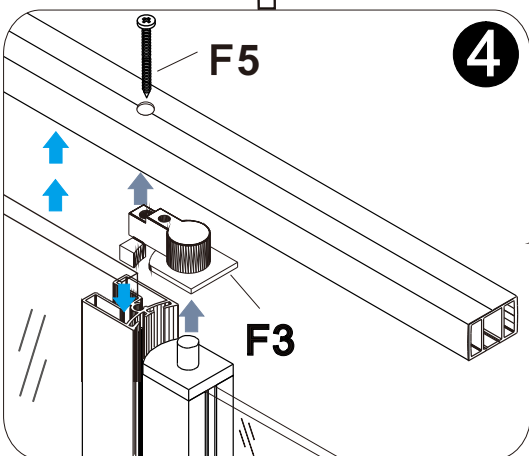

Lyfco®

INSTALLATION MANUAL

BK-046

1000X1000X1900mm

1100X1100X1900mm

1200X1200X1900mm

Allow 24 hours for silicone to dry before use .
Silicone on the outside edge only