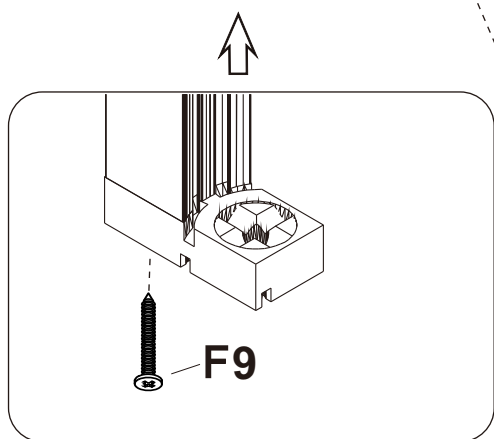

Lyfco®

INSTALLATION MANUAL

BK-046

1000X1000X1900mm

1100X1100X1900mm

1200X1200X1900mm

Allow 24 hours for silicone to dry before use .
Silicone on the outside edge only