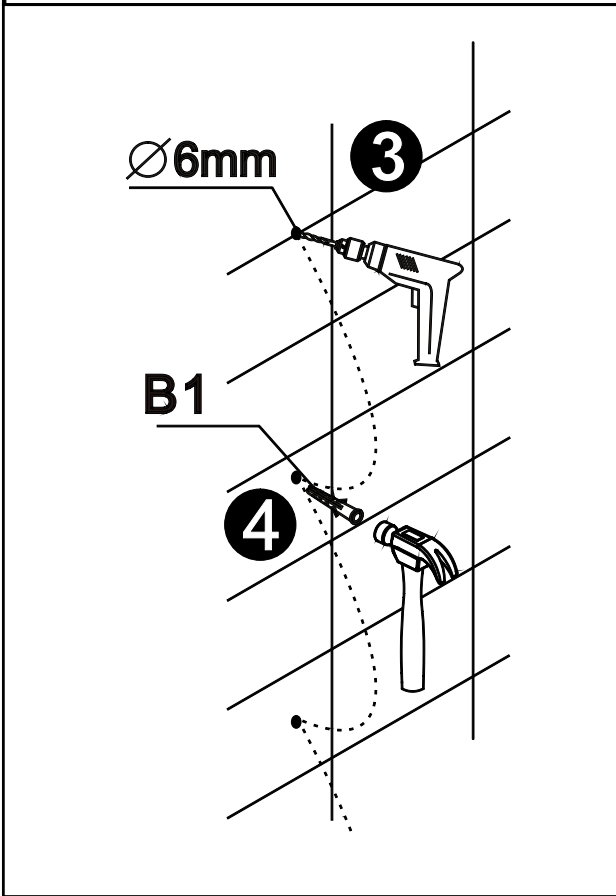

Lyfco®

INSTALLATION MANUAL

BK-046

1000X1000X1900mm

1100X1100X1900mm

1200X1200X1900mm

Allow 24 hours for silicone to dry before use .
Silicone on the outside edge only