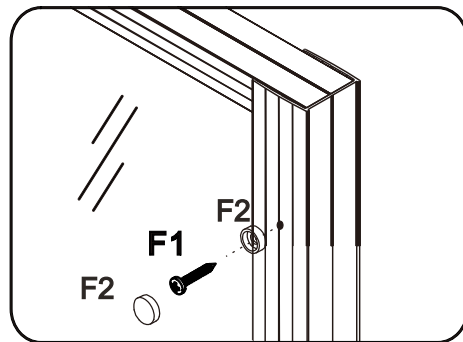

Lyfco®

INSTALLATION MANUAL

BK-046

1000X1000X1900mm

1100X1100X1900mm

1200X1200X1900mm

Allow 24 hours for silicone to dry before use .
Silicone on the outside edge only