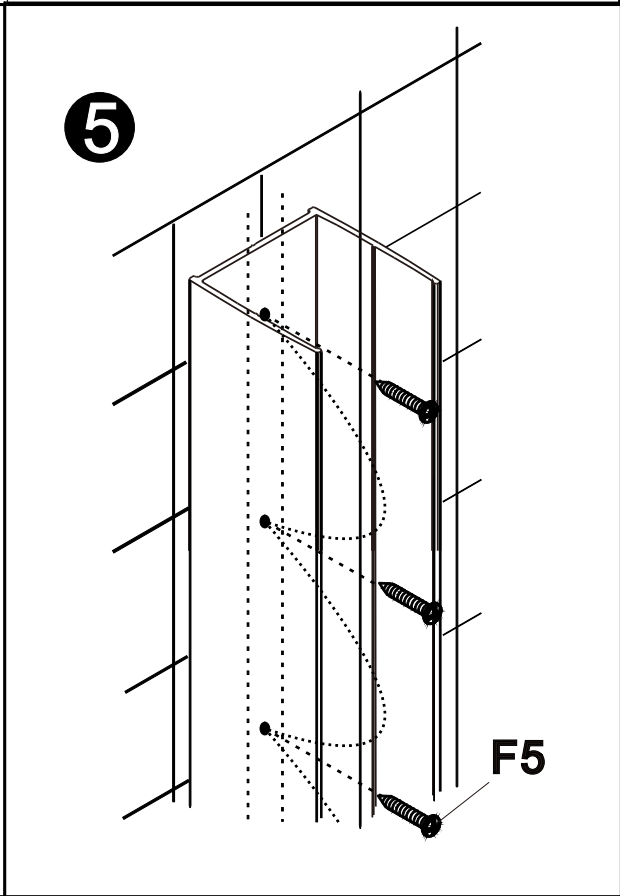

Lyfco®

INSTALLATION MANUAL

BK-046

1000X1000X1900mm

1100X1100X1900mm

1200X1200X1900mm

Allow 24 hours for silicone to dry before use .
Silicone on the outside edge only