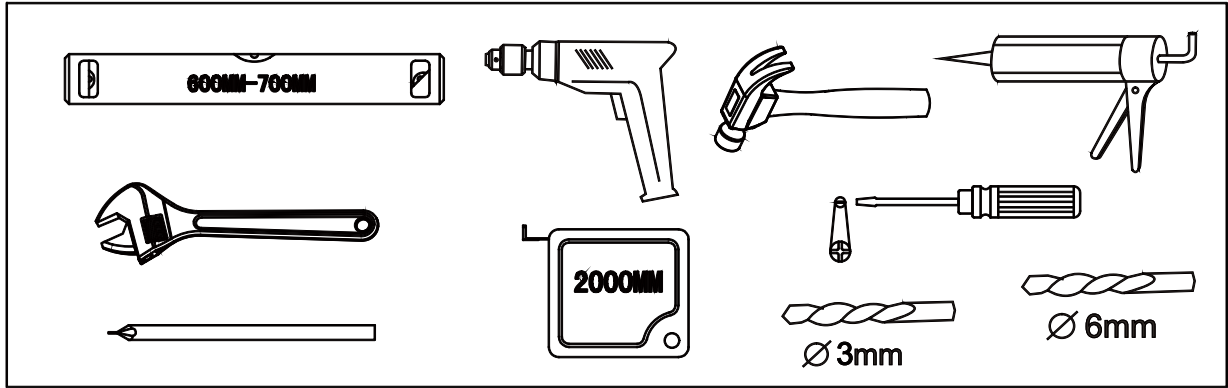

Lyfco®

INSTALLATION MANUAL

BK-046

1000X1000X1900mm

1100X1100X1900mm

1200X1200X1900mm

Allow 24 hours for silicone to dry before use .
Silicone on the outside edge only