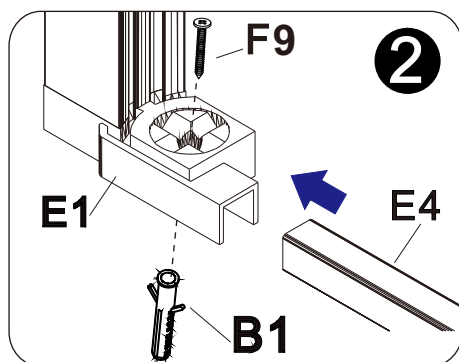

Lyfco®

INSTALLATION MANUAL

BK-046

1000X1000X1900mm

1100X1100X1900mm

1200X1200X1900mm

Allow 24 hours for silicone to dry before use .
Silicone on the outside edge only