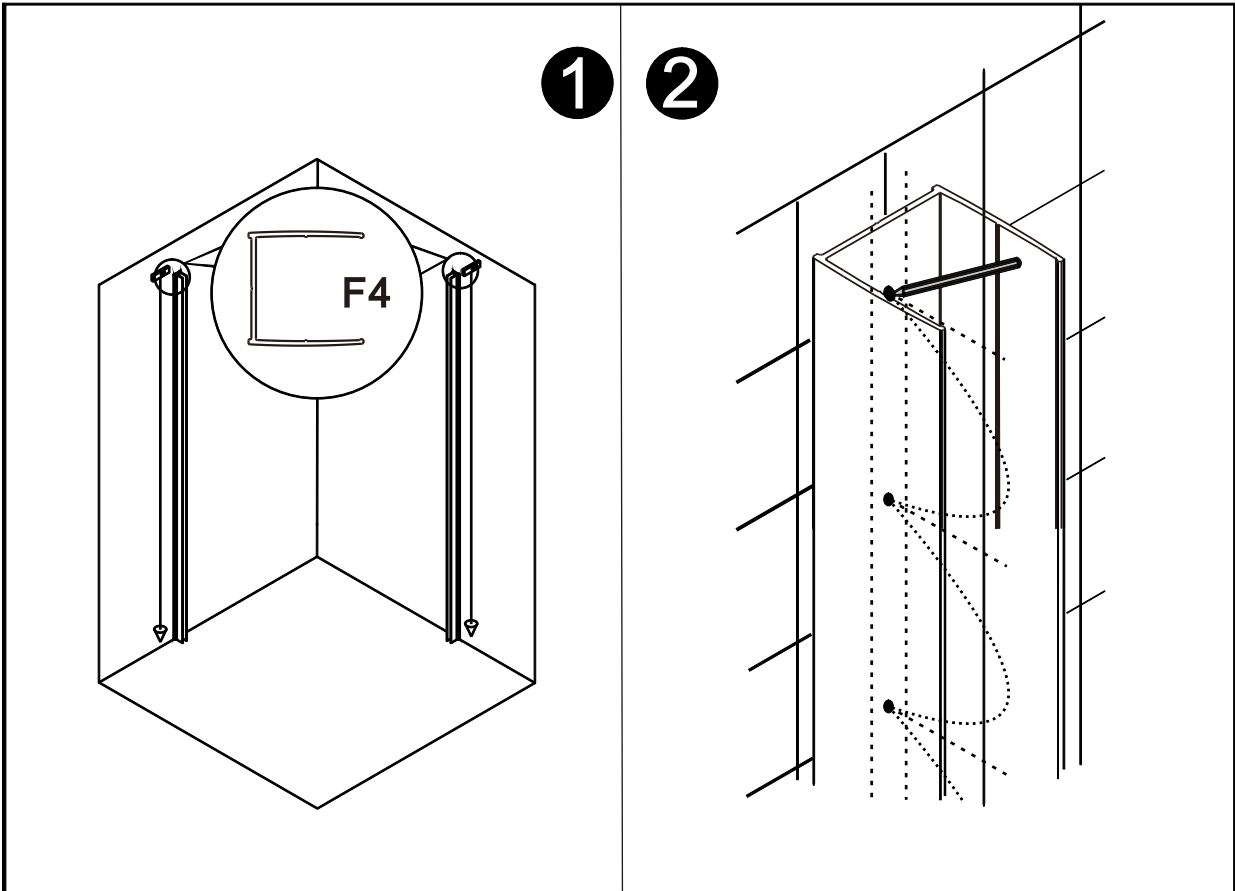

Lyfco®

INSTALLATION MANUAL

BK-046

1000X1000X1900mm

1100X1100X1900mm

1200X1200X1900mm

Allow 24 hours for silicone to dry before use .
Silicone on the outside edge only