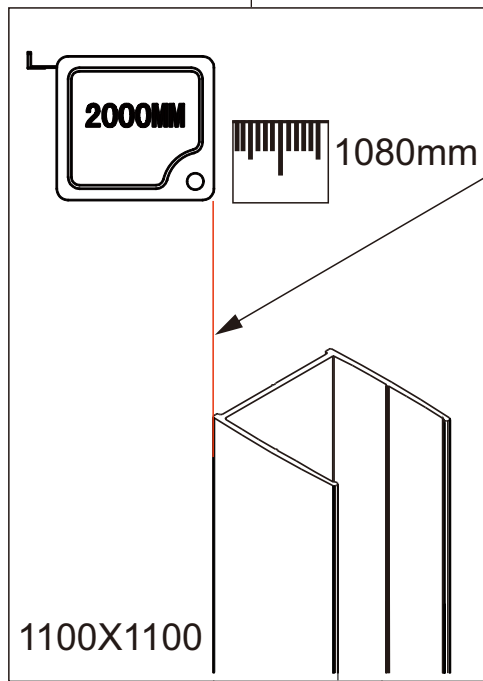

Lyfco®

INSTALLATION MANUAL

BK-046

1000X1000X1900mm

1100X1100X1900mm

1200X1200X1900mm

Allow 24 hours for silicone to dry before use .
Silicone on the outside edge only