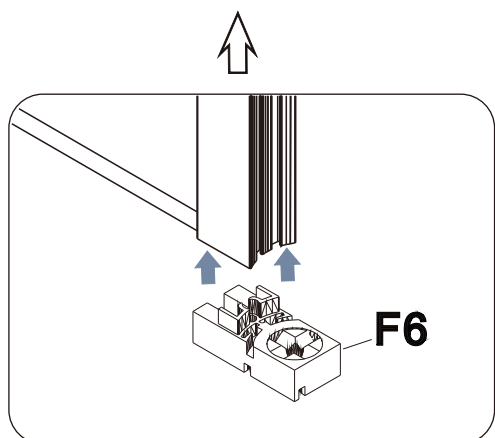

Lyfco®

INSTALLATION MANUAL

BK-046

1000X1000X1900mm

1100X1100X1900mm

1200X1200X1900mm

Allow 24 hours for silicone to dry before use .
Silicone on the outside edge only