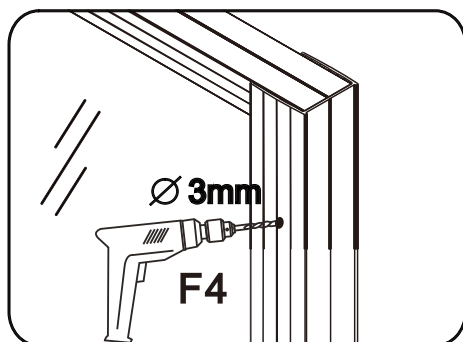

Lyfco®

INSTALLATION MANUAL

BK-046

1000X1000X1900mm

1100X1100X1900mm

1200X1200X1900mm

Allow 24 hours for silicone to dry before use .
Silicone on the outside edge only