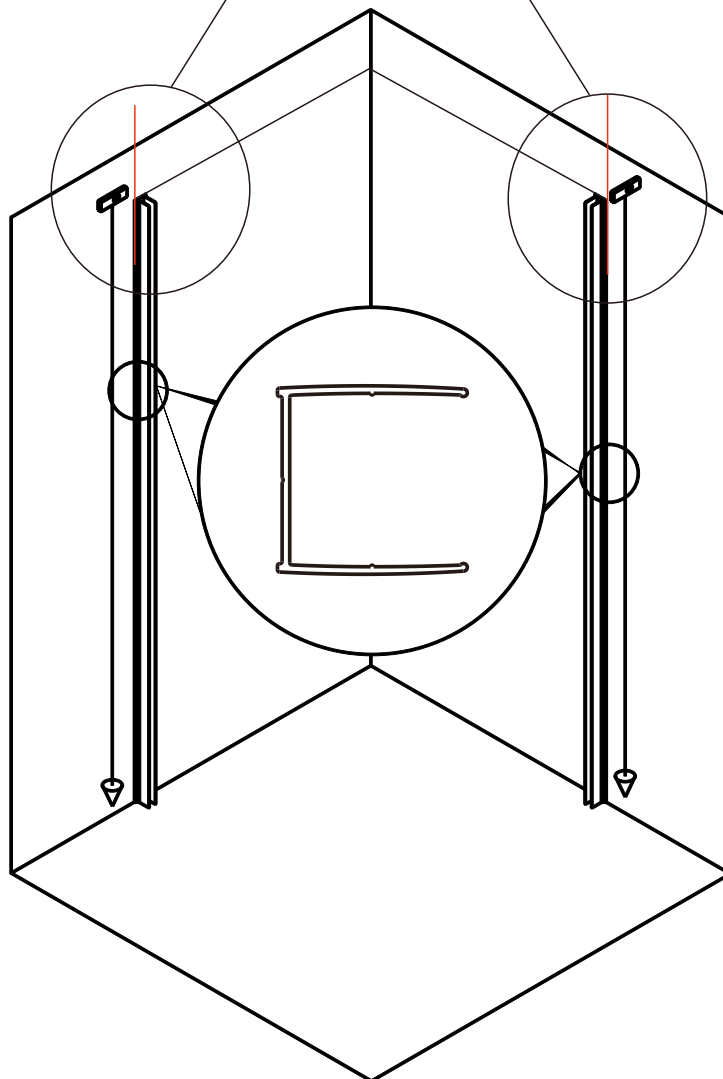

Lyfco®

INSTALLATION MANUAL

BK-046

1000X1000X1900mm

1100X1100X1900mm

1200X1200X1900mm

Allow 24 hours for silicone to dry before use .
Silicone on the outside edge only