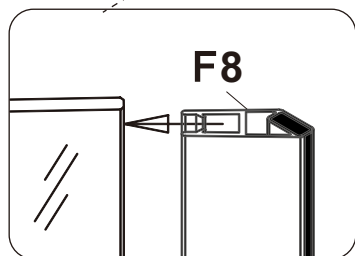

Lyfco®

INSTALLATION MANUAL

BK-046

1000X1000X1900mm

1100X1100X1900mm

1200X1200X1900mm

Allow 24 hours for silicone to dry before use .
Silicone on the outside edge only