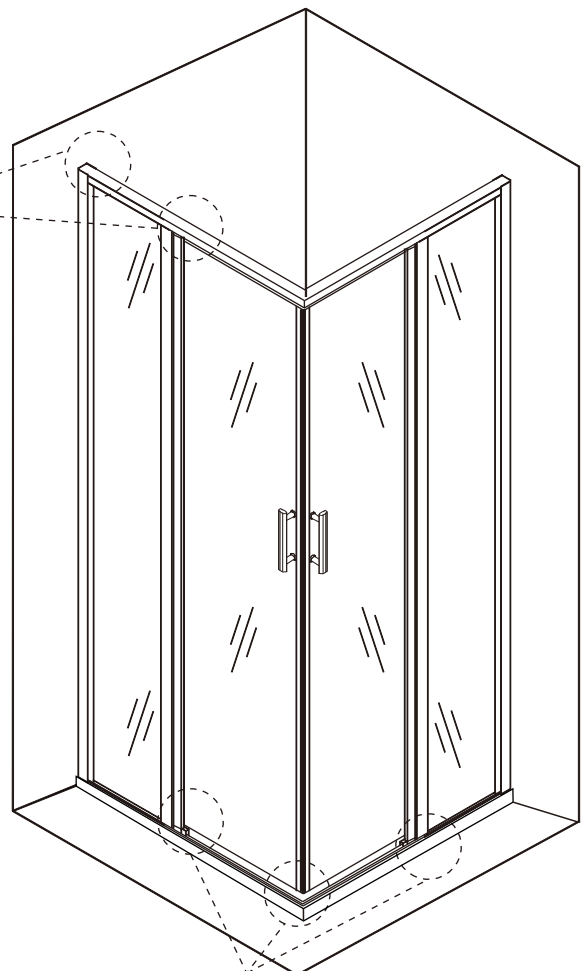

Lyfco®

INSTALLATION MANUAL

BK-046

1000X1000X1900mm

1100X1100X1900mm

1200X1200X1900mm

Allow 24 hours for silicone to dry before use .
Silicone on the outside edge only