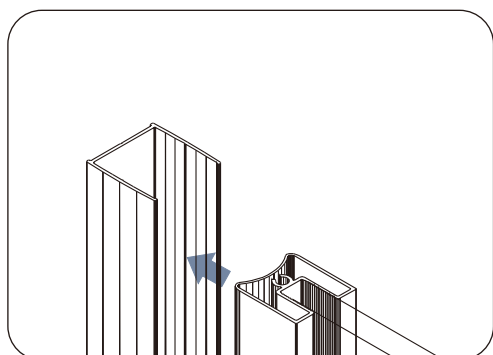

Lyfco®

INSTALLATION MANUAL

BK-046

1000X1000X1900mm

1100X1100X1900mm

1200X1200X1900mm

Allow 24 hours for silicone to dry before use .
Silicone on the outside edge only