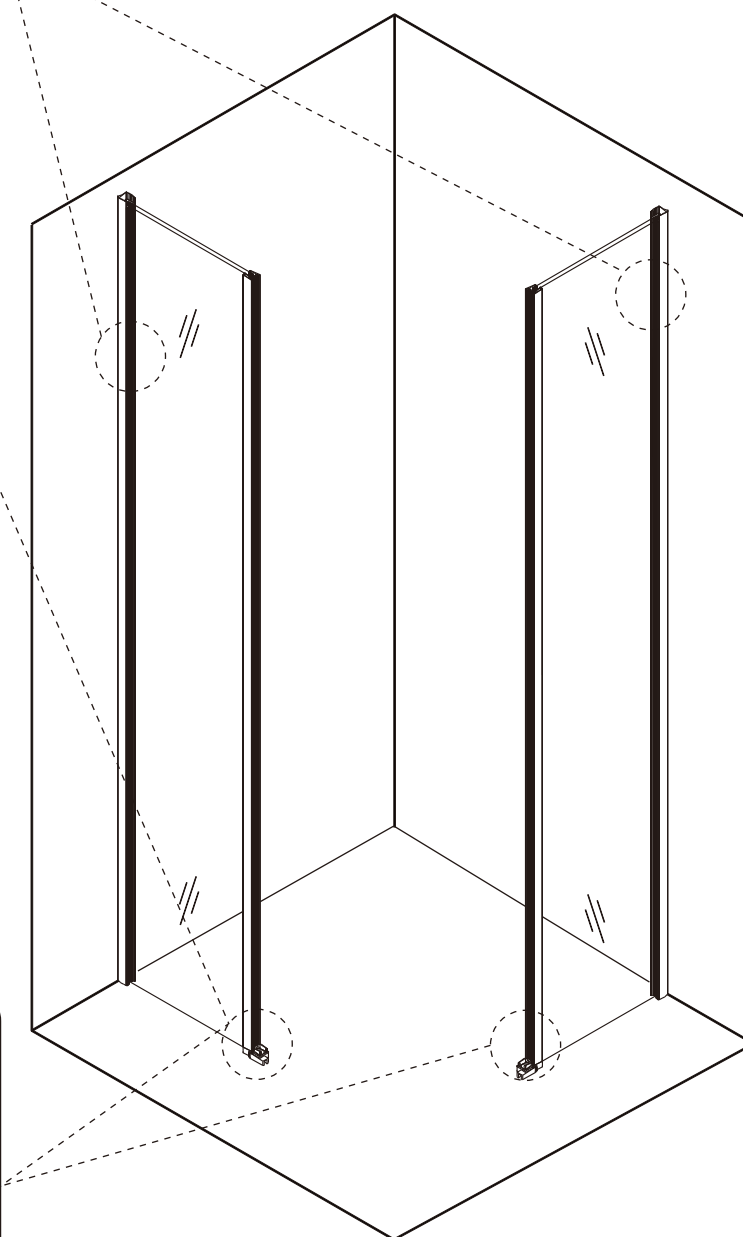

Lyfco®

INSTALLATION MANUAL

BK-046

1000X1000X1900mm

1100X1100X1900mm

1200X1200X1900mm

Allow 24 hours for silicone to dry before use .
Silicone on the outside edge only