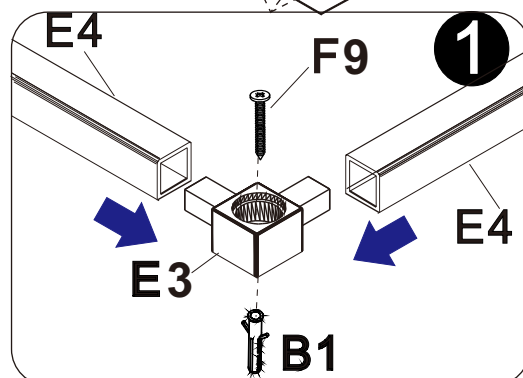

Lyfco®

INSTALLATION MANUAL

BK-046

1000X1000X1900mm

1100X1100X1900mm

1200X1200X1900mm

Allow 24 hours for silicone to dry before use .
Silicone on the outside edge only