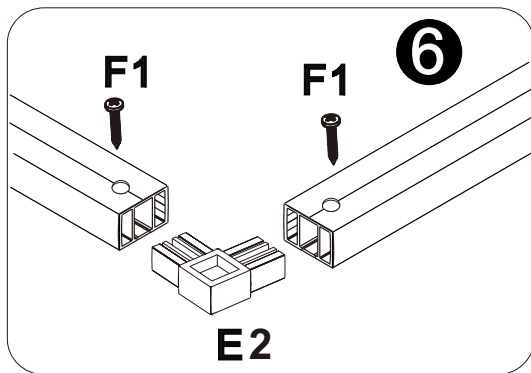

Lyfco®

INSTALLATION MANUAL

BK-046

1000X1000X1900mm

1100X1100X1900mm

1200X1200X1900mm

Allow 24 hours for silicone to dry before use .
Silicone on the outside edge only