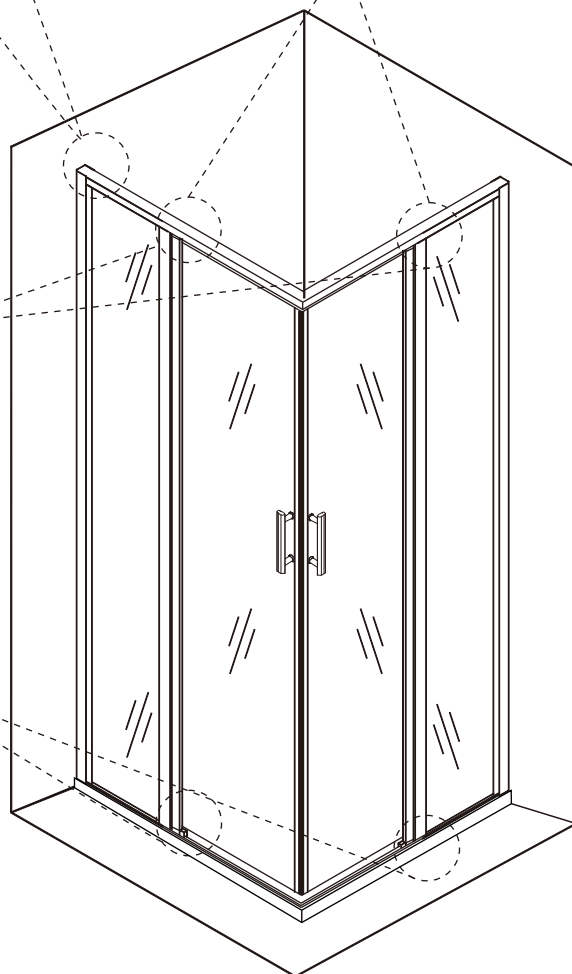

Lyfco®

INSTALLATION MANUAL

BK-046

1000X1000X1900mm

1100X1100X1900mm

1200X1200X1900mm

Allow 24 hours for silicone to dry before use .
Silicone on the outside edge only