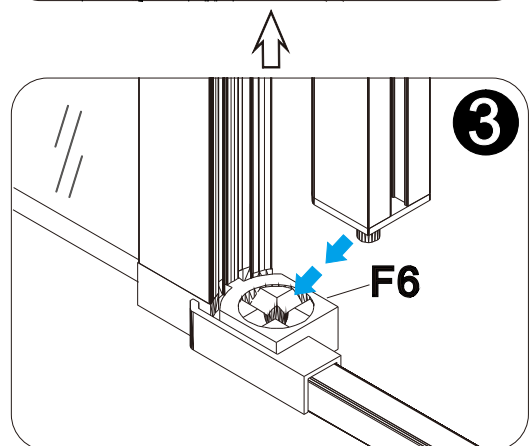

Lyfco®

INSTALLATION MANUAL

BK-046

1000X1000X1900mm

1100X1100X1900mm

1200X1200X1900mm

Allow 24 hours for silicone to dry before use .
Silicone on the outside edge only