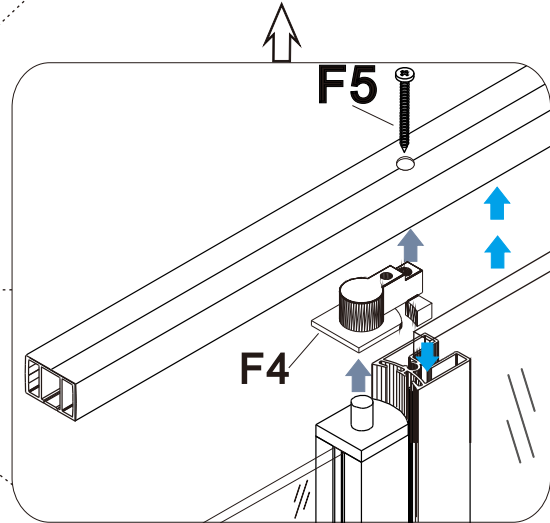

Lyfco[®]

BK-047 900X900X1900mm
BK-048 800X1000X1900mm
BK-049 800X1200X1900mm

Allow 24 hours for silicone to dry before use.
 Silicone on the outside edge only