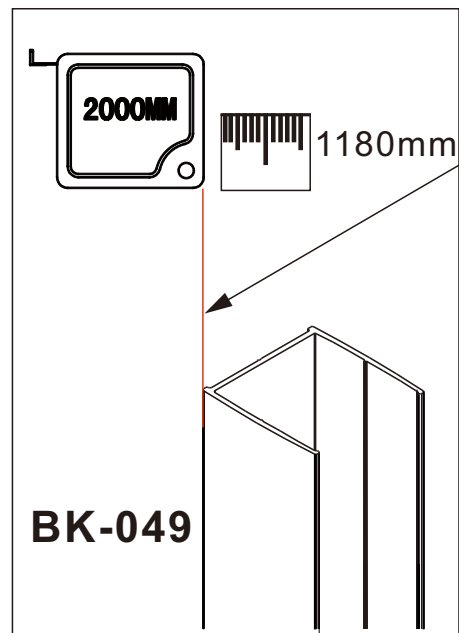

Lyfco[®]

BK-047 900X900X1900mm
BK-048 800X1000X1900mm
BK-049 800X1200X1900mm

Allow 24 hours for silicone to dry before use.
 Silicone on the outside edge only