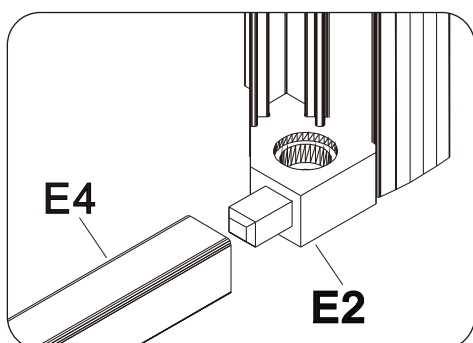

Lyfco[®]

BK-047 900X900X1900mm
BK-048 800X1000X1900mm
BK-049 800X1200X1900mm

Allow 24 hours for silicone to dry before use.
 Silicone on the outside edge only