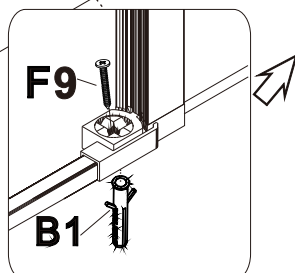

Lyfco[®]

BK-047 900X900X1900mm
BK-048 800X1000X1900mm
BK-049 800X1200X1900mm

Allow 24 hours for silicone to dry before use.
 Silicone on the outside edge only