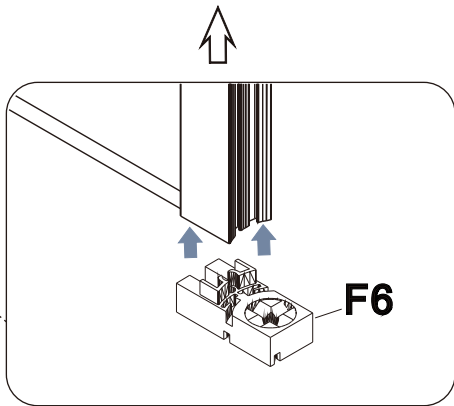

Lyfco[®]

BK-047 900X900X1900mm
BK-048 800X1000X1900mm
BK-049 800X1200X1900mm

Allow 24 hours for silicone to dry before use.
 Silicone on the outside edge only