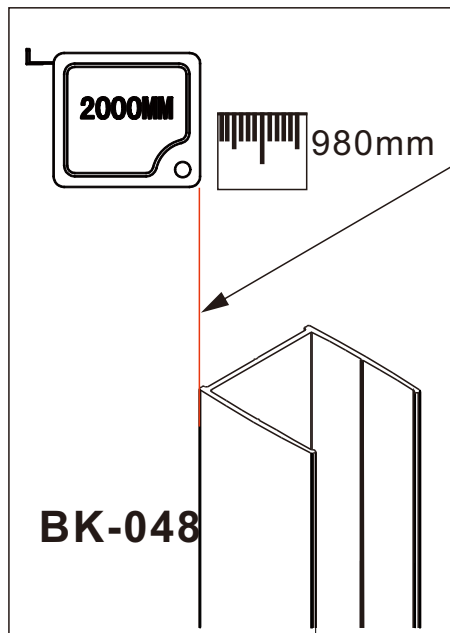

Lyfco[®]

BK-047 900X900X1900mm
BK-048 800X1000X1900mm
BK-049 800X1200X1900mm

Allow 24 hours for silicone to dry before use.
 Silicone on the outside edge only