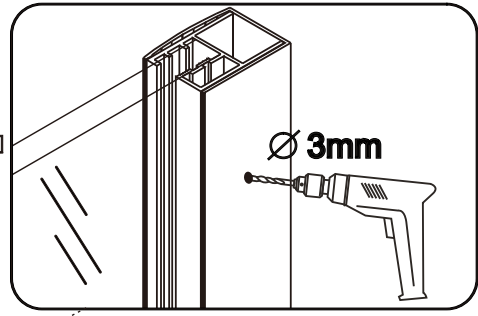

Lyfco[®]

BK-047 900X900X1900mm
BK-048 800X1000X1900mm
BK-049 800X1200X1900mm

Allow 24 hours for silicone to dry before use.
 Silicone on the outside edge only