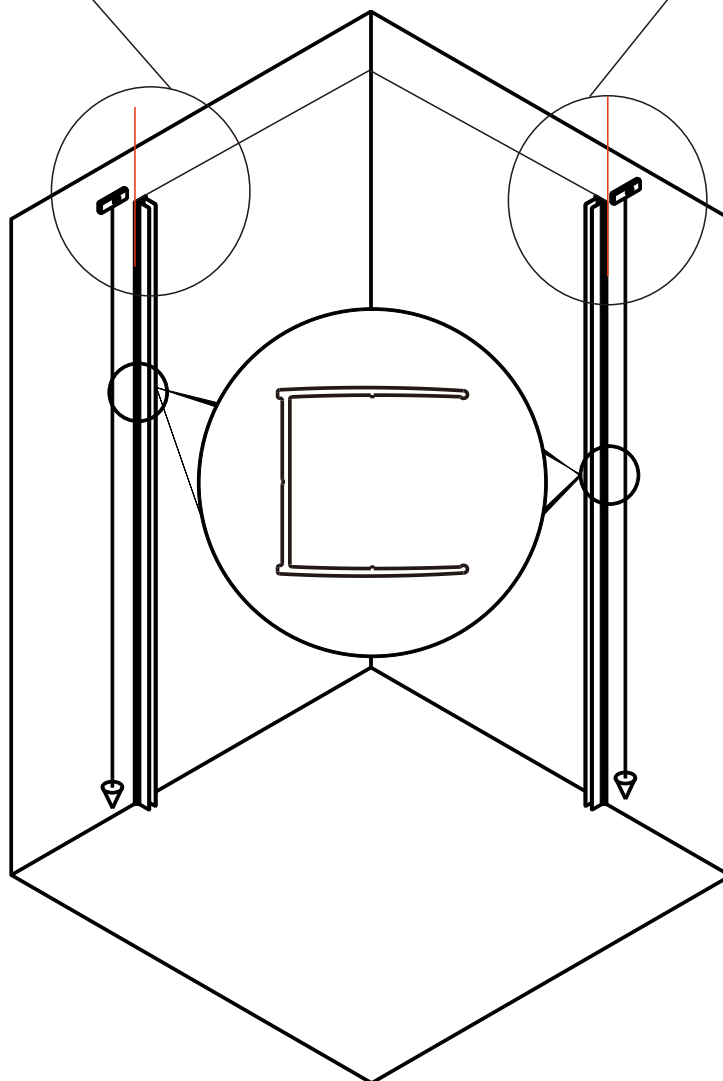

Lyfco[®]

BK-047 900X900X1900mm
BK-048 800X1000X1900mm
BK-049 800X1200X1900mm

Allow 24 hours for silicone to dry before use.
 Silicone on the outside edge only