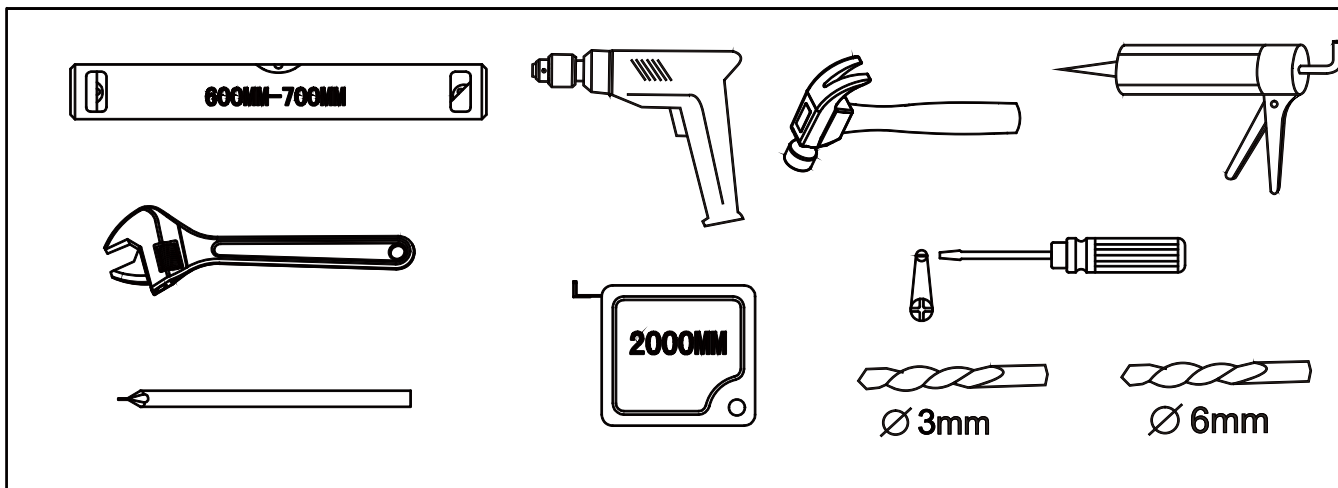

Lyfco[®]

BK-047 900X900X1900mm
BK-048 800X1000X1900mm
BK-049 800X1200X1900mm

Allow 24 hours for silicone to dry before use.
 Silicone on the outside edge only