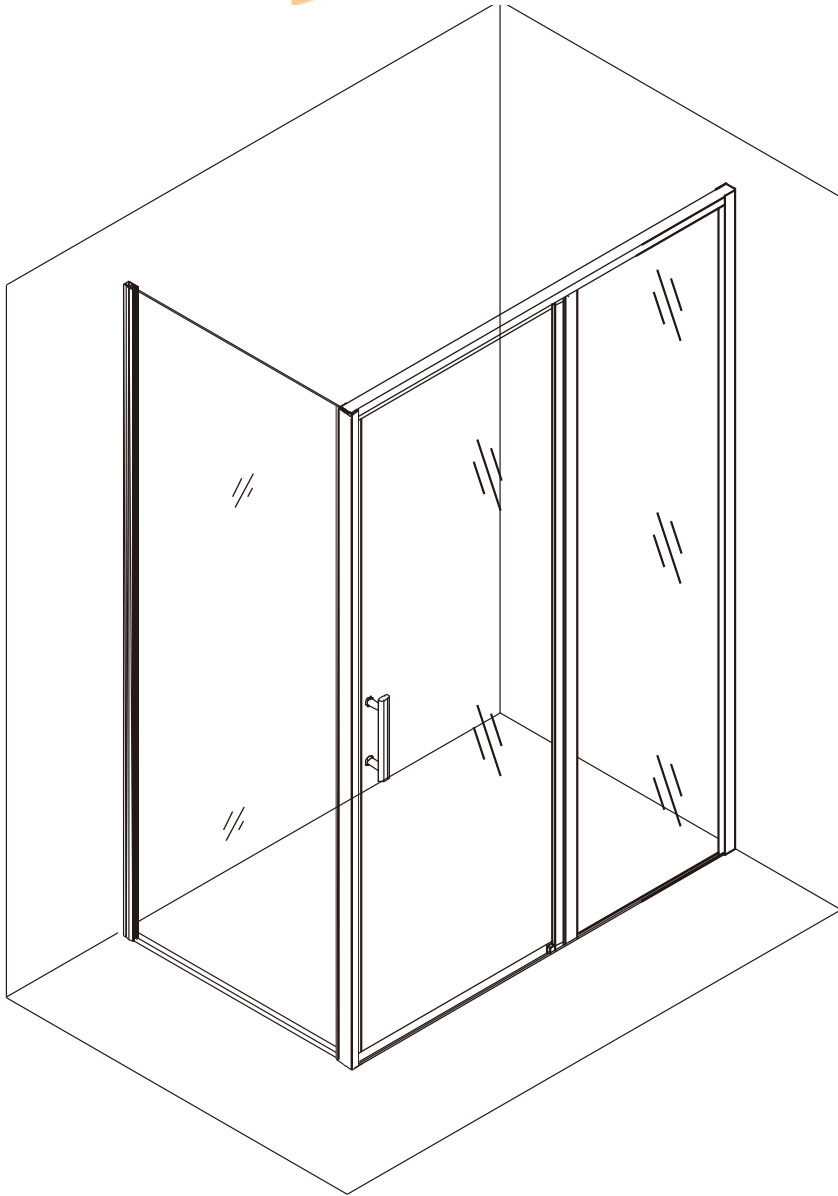

Lyfco[®]

BK-047 900X900X1900mm
BK-048 800X1000X1900mm
BK-049 800X1200X1900mm

Allow 24 hours for silicone to dry before use.
 Silicone on the outside edge only