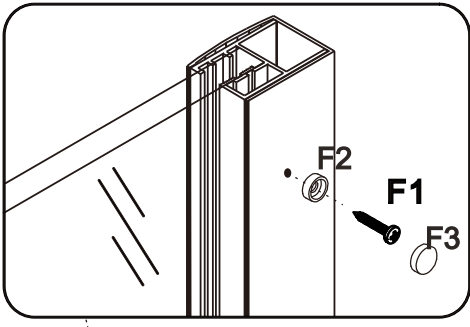

Lyfco[®]

BK-047 900X900X1900mm
BK-048 800X1000X1900mm
BK-049 800X1200X1900mm

Allow 24 hours for silicone to dry before use.
 Silicone on the outside edge only