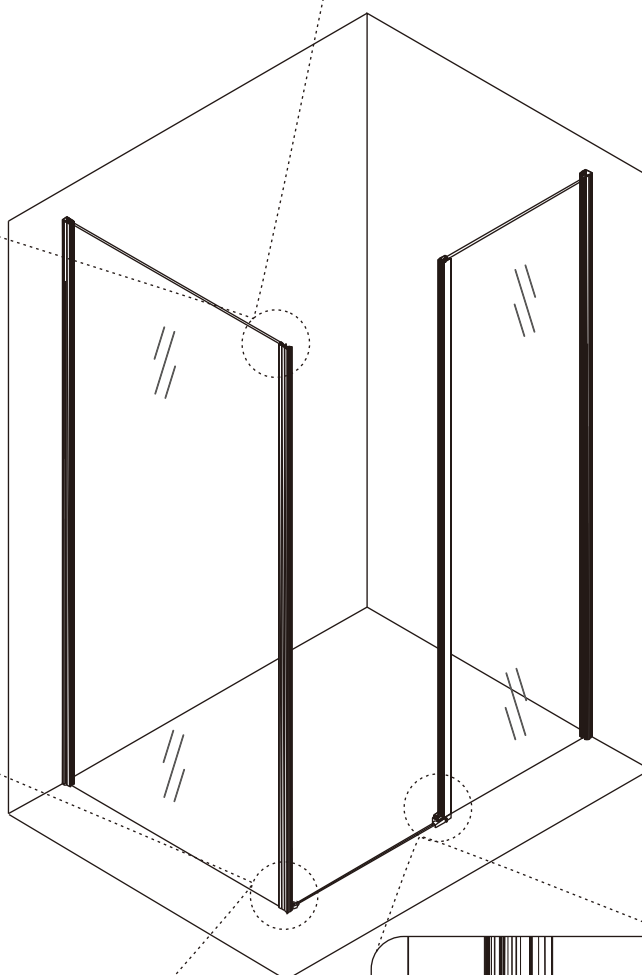

Lyfco[®]

BK-047 900X900X1900mm
BK-048 800X1000X1900mm
BK-049 800X1200X1900mm

Allow 24 hours for silicone to dry before use.
 Silicone on the outside edge only