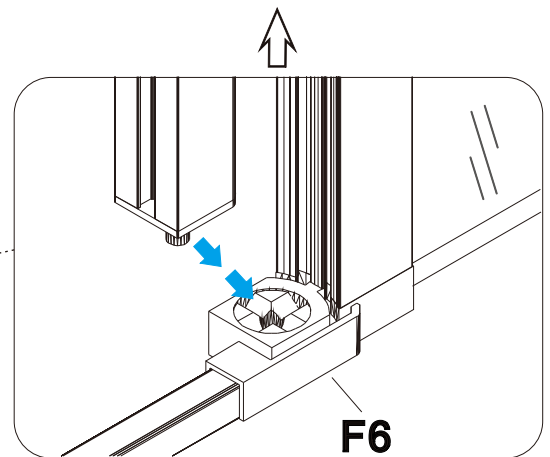

Lyfco[®]

BK-047 900X900X1900mm
BK-048 800X1000X1900mm
BK-049 800X1200X1900mm

Allow 24 hours for silicone to dry before use.
 Silicone on the outside edge only