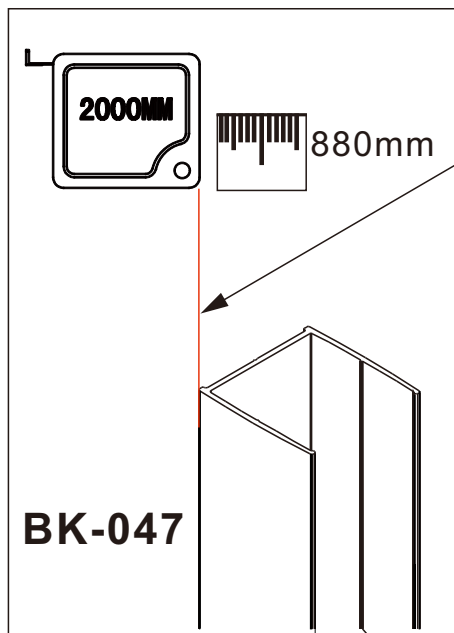

Lyfco[®]

BK-047 900X900X1900mm
BK-048 800X1000X1900mm
BK-049 800X1200X1900mm

Allow 24 hours for silicone to dry before use.
 Silicone on the outside edge only