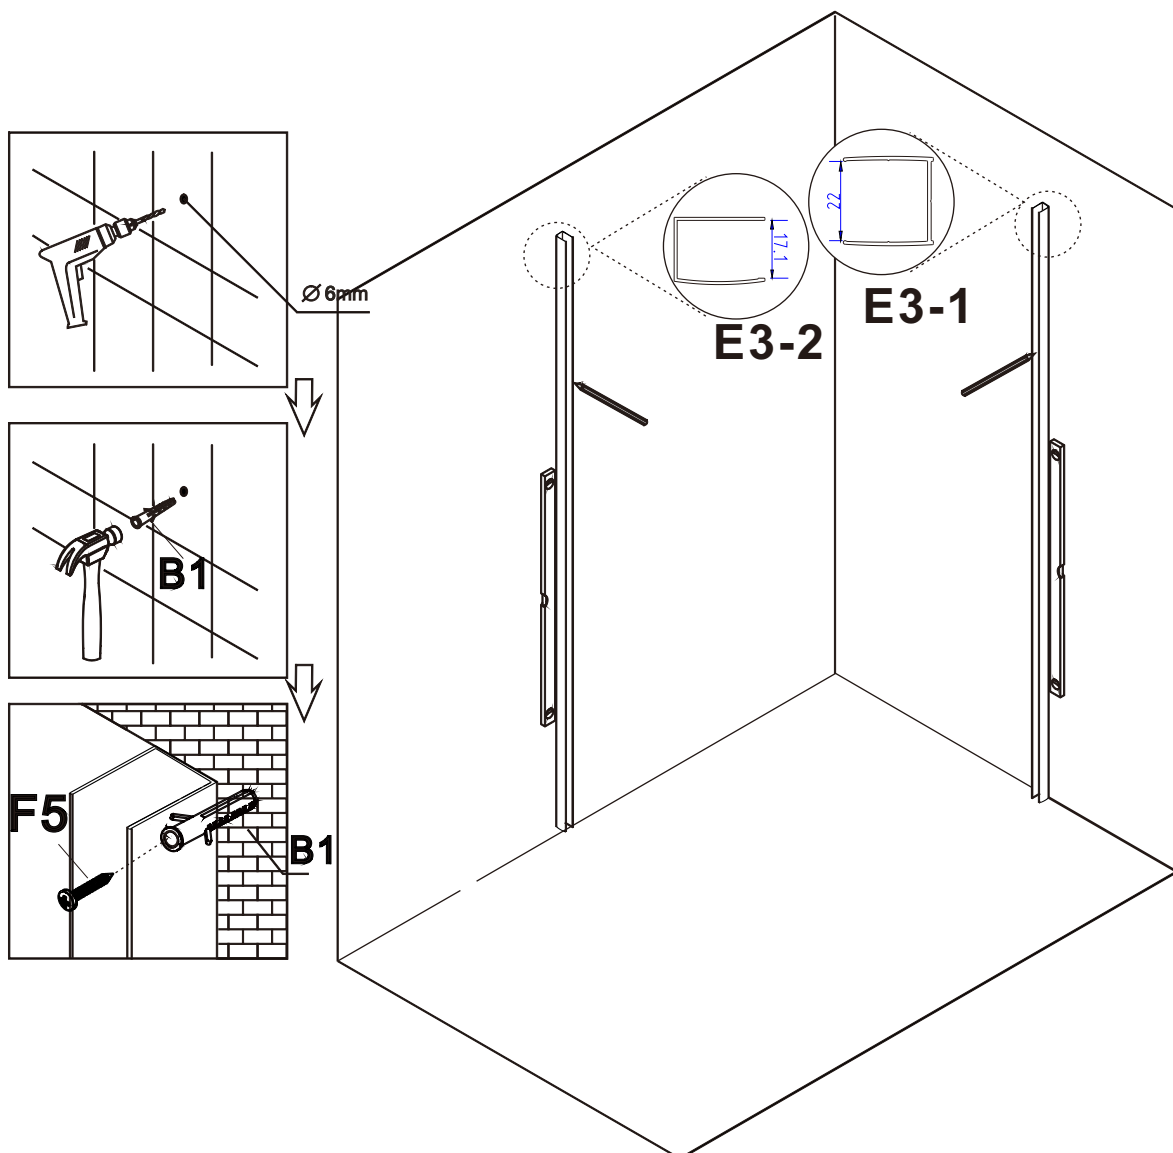

Lyfco[®]

BK-047 900X900X1900mm
BK-048 800X1000X1900mm
BK-049 800X1200X1900mm

Allow 24 hours for silicone to dry before use.
 Silicone on the outside edge only