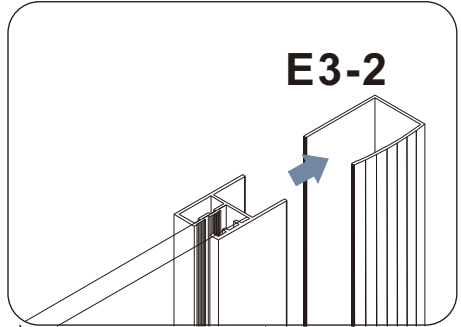

Lyfco[®]

BK-047 900X900X1900mm
BK-048 800X1000X1900mm
BK-049 800X1200X1900mm

Allow 24 hours for silicone to dry before use.
 Silicone on the outside edge only