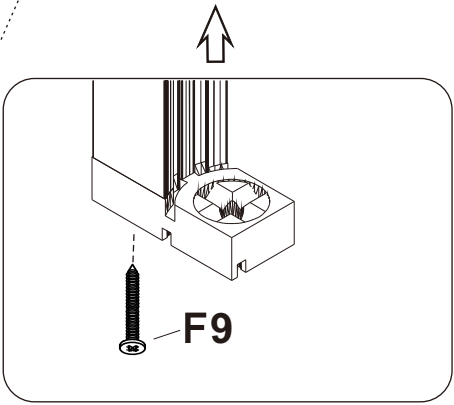

Lyfco[®]

BK-047 900X900X1900mm
BK-048 800X1000X1900mm
BK-049 800X1200X1900mm

Allow 24 hours for silicone to dry before use.
 Silicone on the outside edge only