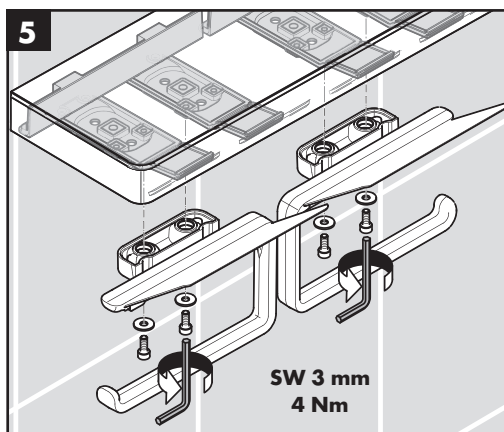

## Axor Universal Accessories

42870000