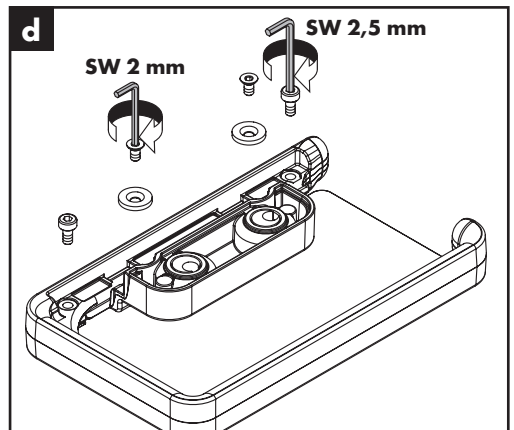

## Axor Universal Accessories

42870000