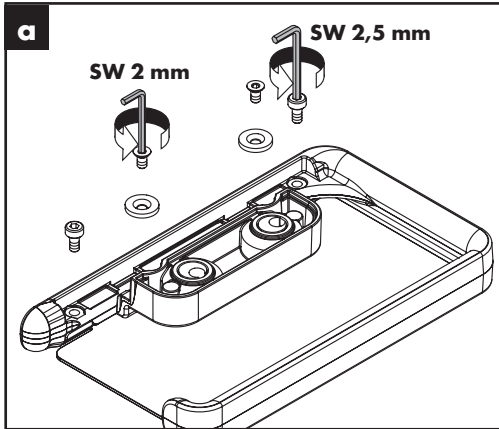

## Axor Universal Accessories

42870000