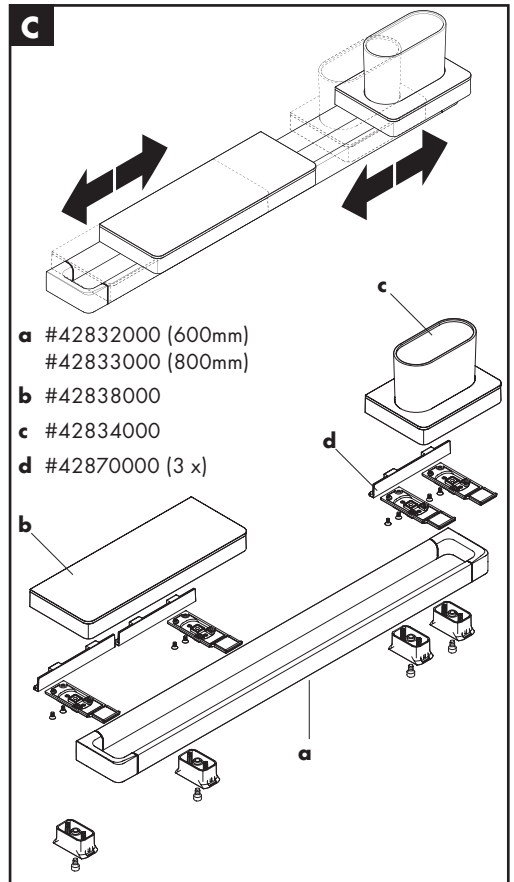

Axor Universal Accessories

42870000