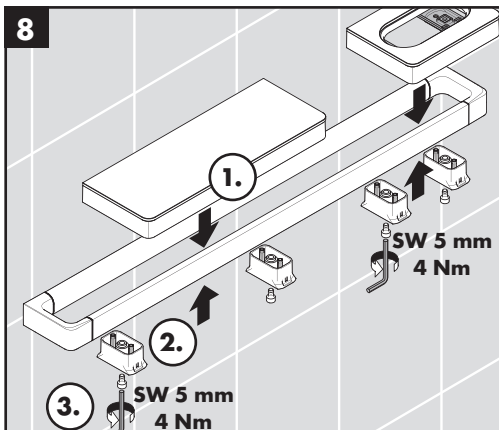

## Axor Universal Accessories

42870000