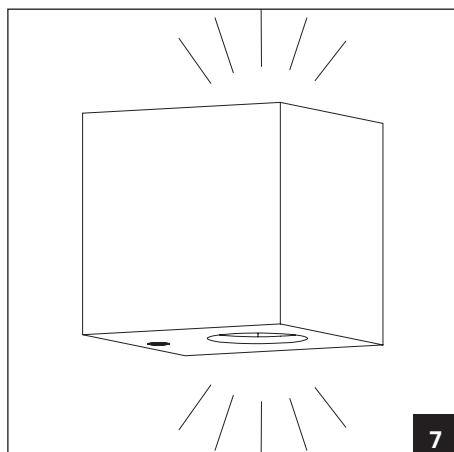

For explanation of symbols see www.hidealite.se

A