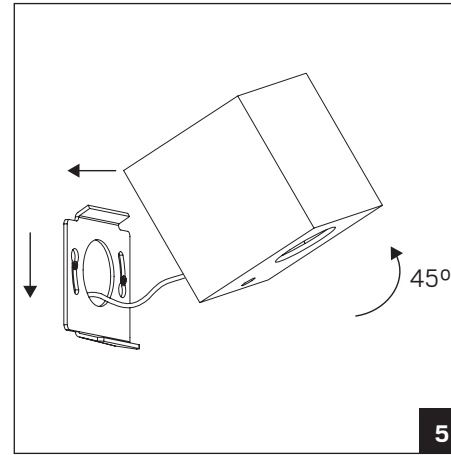

For explanation of symbols see www.hidealite.se

A