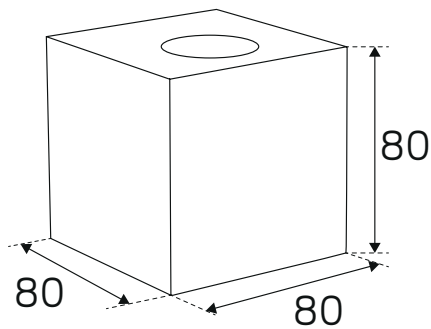

Brick Multi

hidealite

(mm)

E-nr, Snro, El.nr	Name	LED color	Color	Total Effect
74 638 60, 42 028 01, 32 138 90	Brick Multi I	3000K	White	3,5W
74 638 61, 42 028 02, 32 138 91	Brick Multi I	3000K	Aluminium	3,5W
74 638 62, 42 028 03, 32 138 92	Brick Multi II	3000K	White	5,5W
74 638 63, 42 028 04, 32 138 93	Brick Multi II	3000K	Aluminium	5,5W