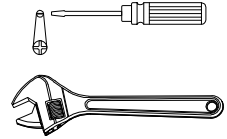

Copyright ©2021 Bygghemma Sverige AB. Original content rights reserved. All product names, logos, and brands are property of their respective owners.

Information contained within this document was considered accurate at the time of publication, but may be subject to revision.