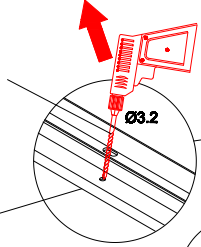

Copyright ©2021 Bygghemma Sverige AB. Original content rights reserved. All product names, logos, and brands are property of their respective owners.

Information contained within this document is considered accurate at the time of publication, but may be subject to revision.