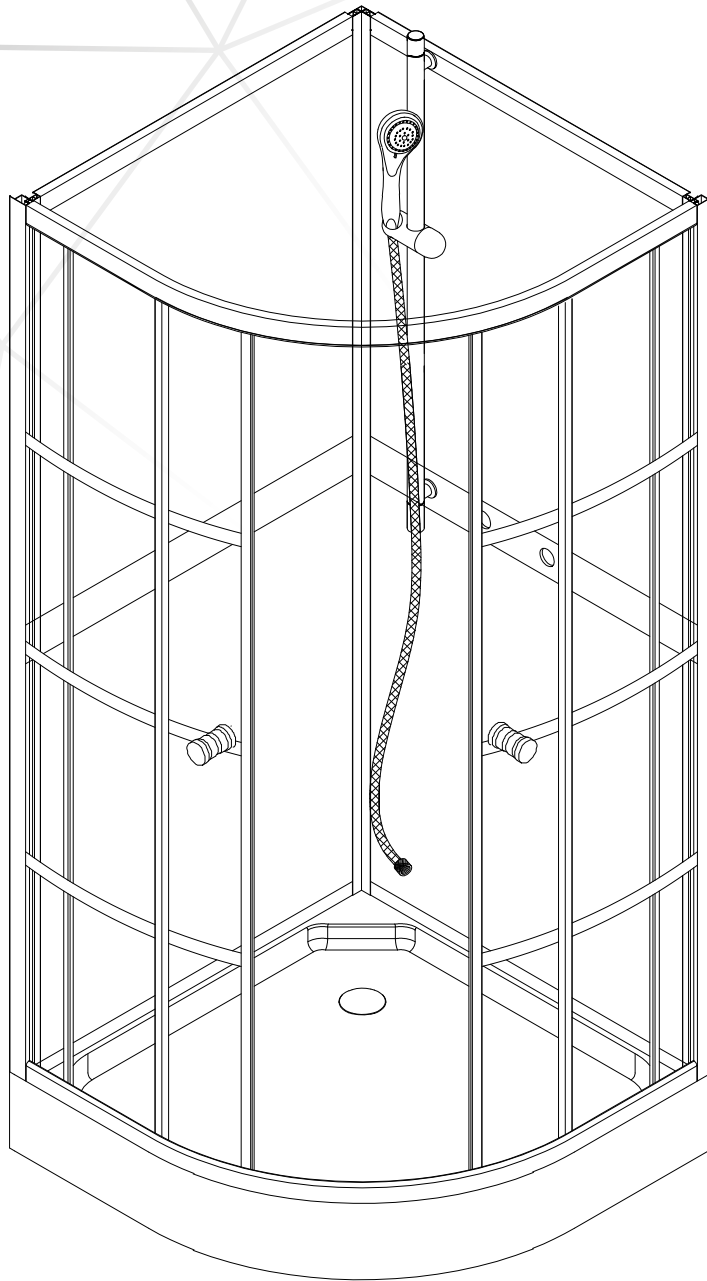

BETRAKTA 90/C2 VITAL

EN 14428:2015 (2021-03-25)

bathlife®

OF SWEDEN

Copyright ©2021 Bygghemma Sverige AB. Original content rights reserved. All product names, logos, and brands are property of their respective owners.