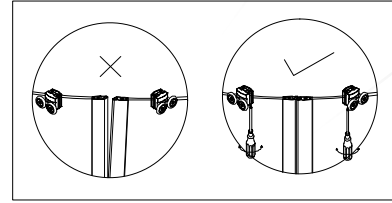

Copyright ©2021 Bygghemma Sverige AB. Original content rights reserved. All product names, logos, and brands are property of their respective owners.

Information contained within this document was considered accurate at the time of publication, but may be subject to revision.