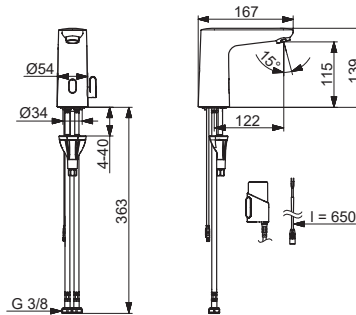

IP 55
9 V
AA 1.5 V Lithium x 2

9300FZ
9310FZ
9320FZ

mpi.oras.com/9300FZ

9100FZ
9110FZ

mpi.oras.com/9100FZ

9301FZ

mpi.oras.com/9301FZ