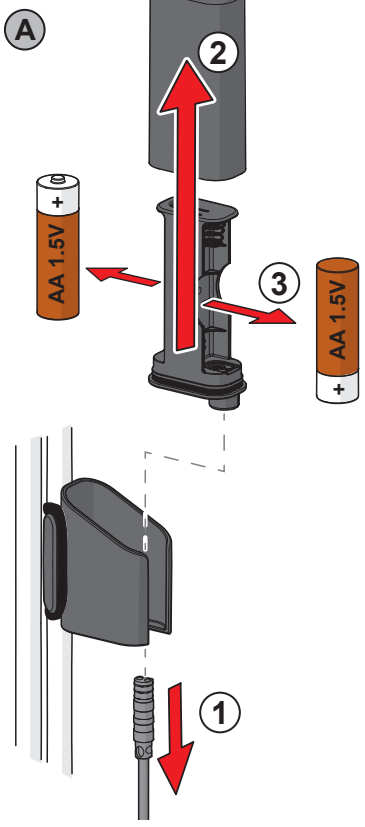

**ON**

**max. 2 min**

**OFF**

Oras App

Download on the  
**App Store**

GET IT ON  
**Google Play**

[apps.oras.com](https://apps.oras.com)

AA 1.5 V  
Lithium x 2