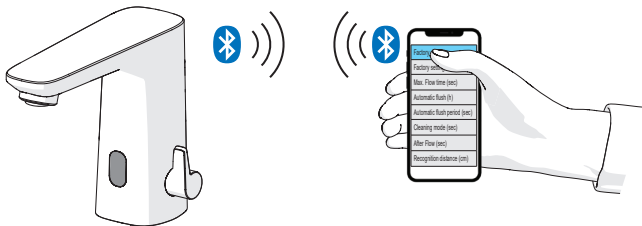

Oras App

Download on the
App Store

GET IT ON
Google Play

apps.oras.com