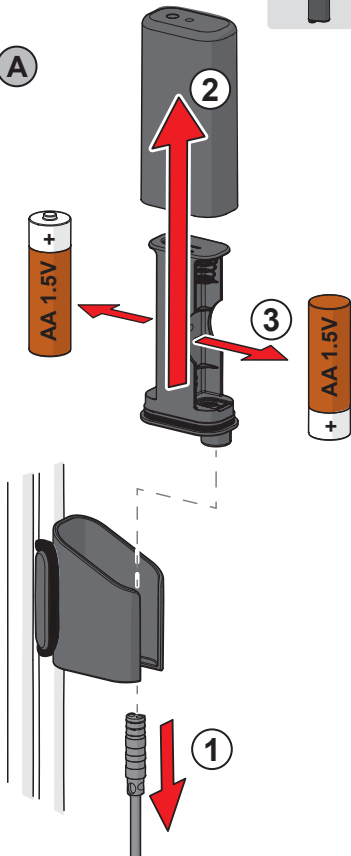

AA 1.5 V
Lithium x 2

A