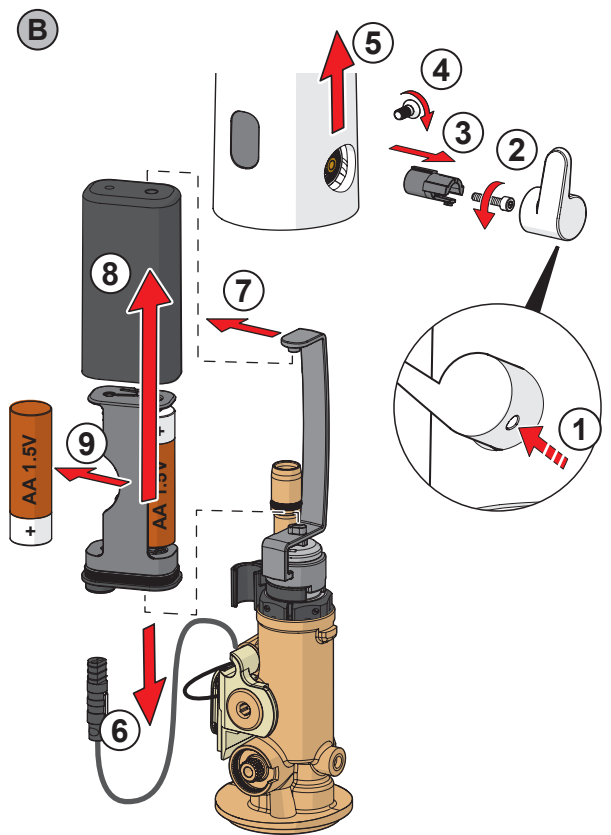

**ON**

**max. 2 min**

**OFF**

Oras App

Download on the  
**App Store**

GET IT ON  
**Google Play**

[apps.oras.com](https://apps.oras.com)

AA 1.5 V  
Lithium x 2