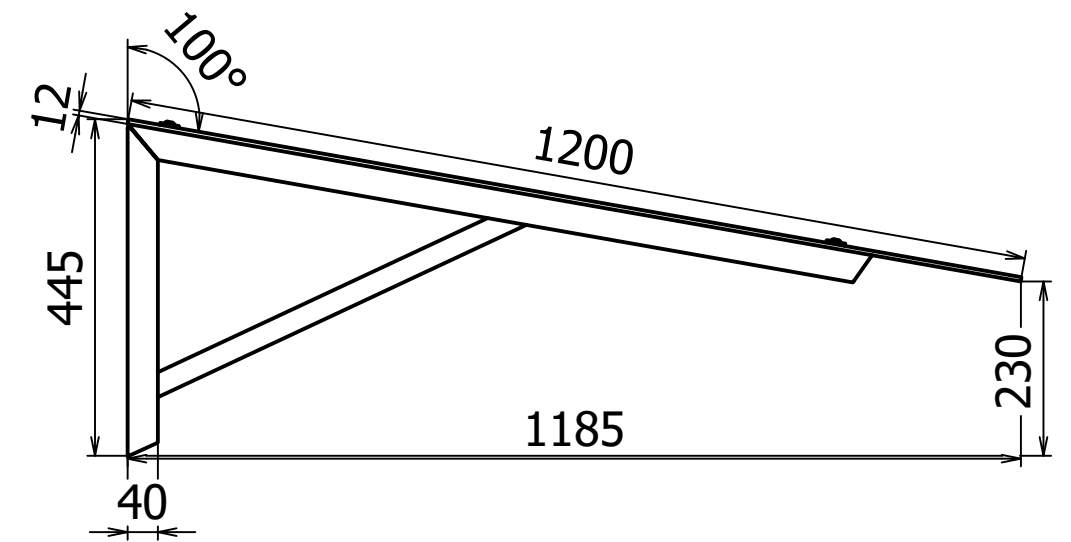

Easy Collection Console Delta - Glass L=1500mm L=2000mm L=2500mm

**DESIGN TAK**®

*makes entrance*

Copyright all rights reserved ©

Drawings Delta

Version  
1.4

Sheet  
1 / 1