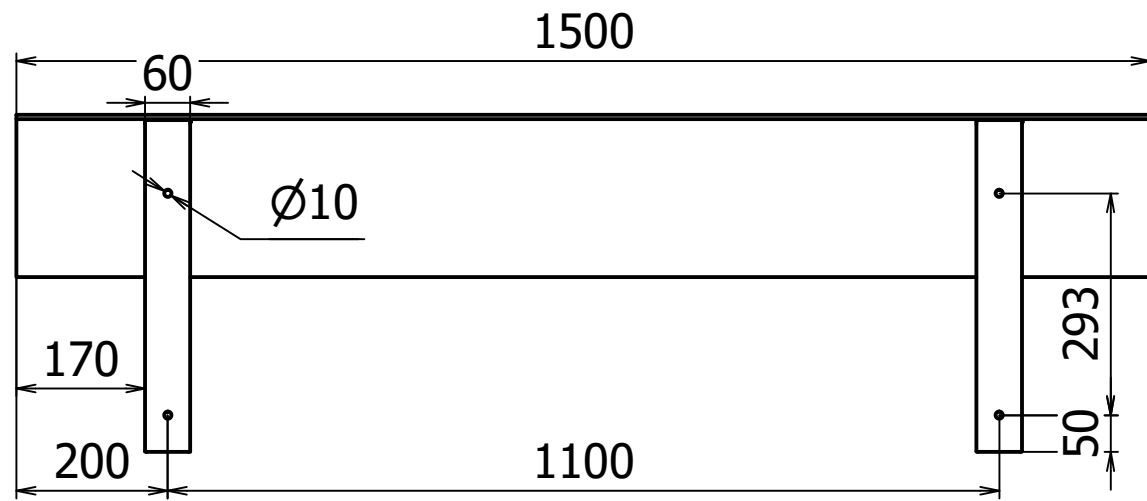

Easy Collection Console Delta - Glass L=1500mm L=2000mm L=2500mm

**DESIGN TAK**®

*makes entrance*

Copyright all rights reserved ©

Drawings Delta

Version  
1.4

Sheet  
1 / 1