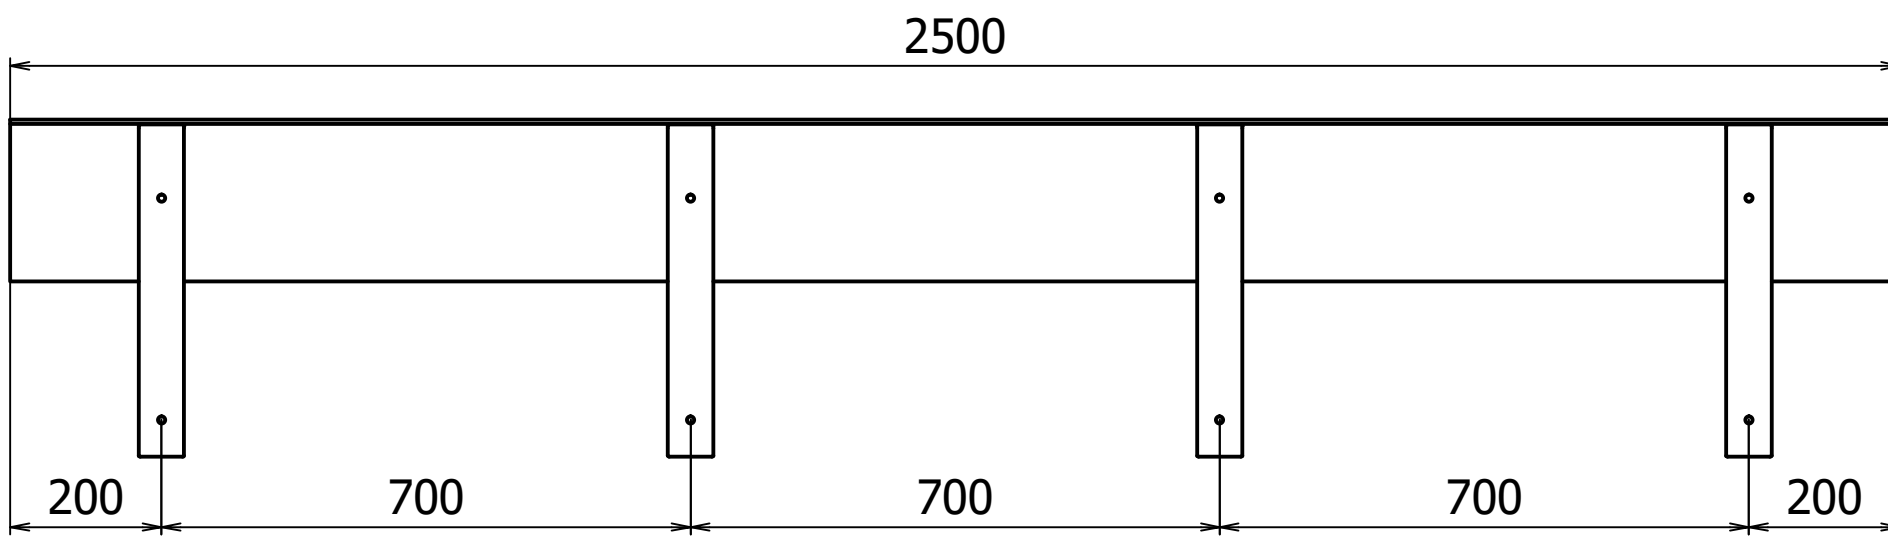

Easy Collection Console Delta - Glass L=1500mm L=2000mm L=2500mm

**DESIGN TAK**®

*makes entrance*

Copyright all rights reserved ©

Drawings Delta

Version  
1.4

Sheet  
1 / 1