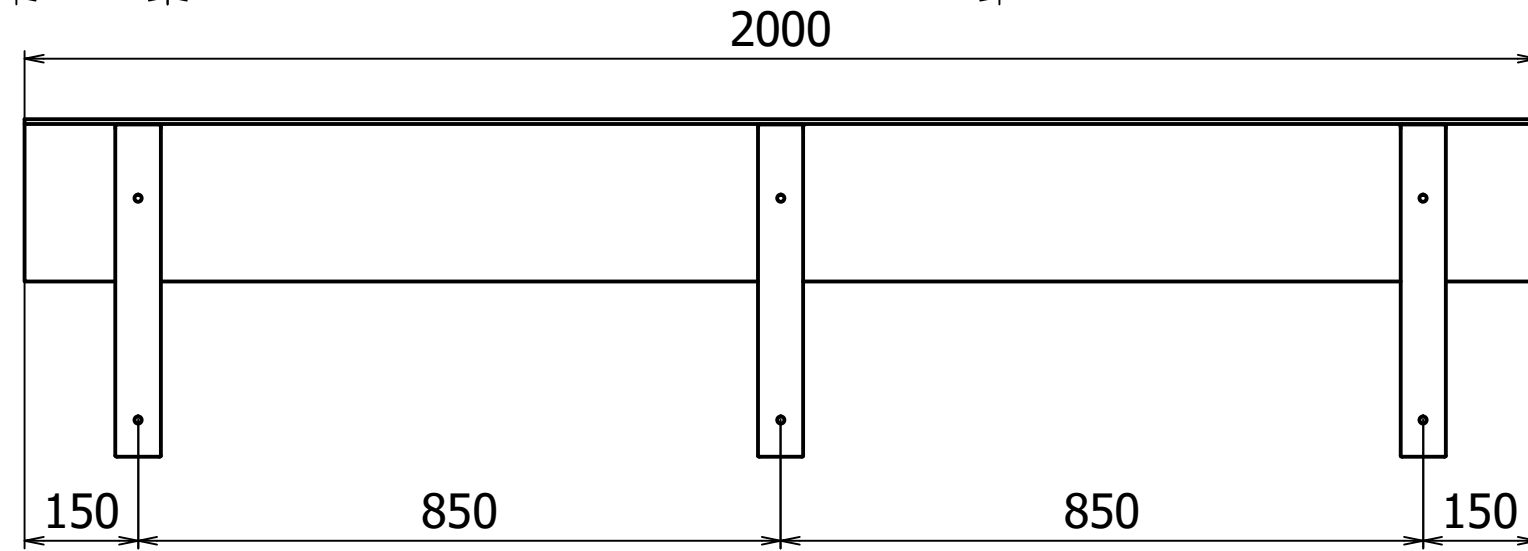

Easy Collection Console Delta - Glass L=1500mm L=2000mm L=2500mm

**DESIGN TAK**®

*makes entrance*

Copyright all rights reserved ©

Drawings Delta

Version  
1.4

Sheet  
1 / 1