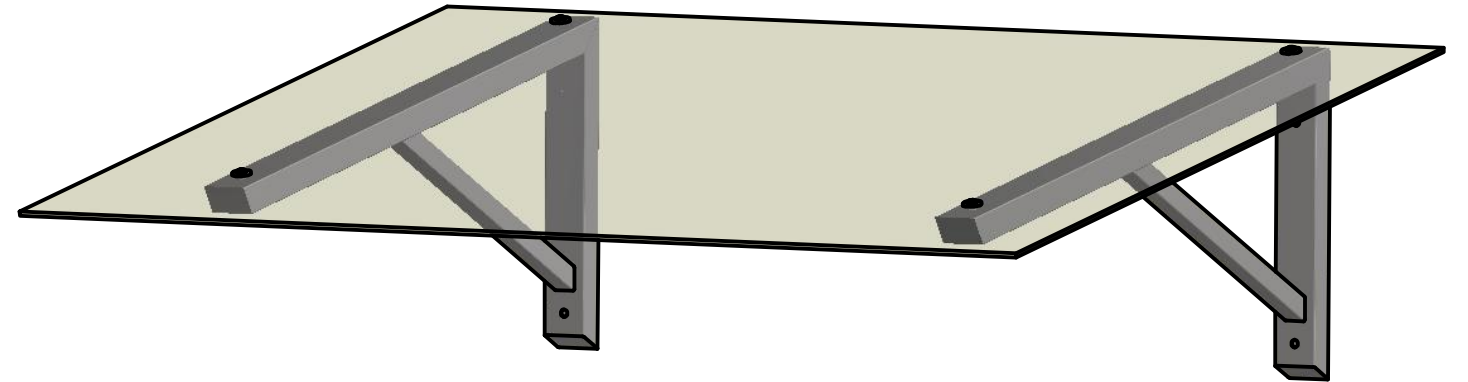

Easy Collection Console Delta - Glass L=1500mm L=2000mm L=2500mm

**DESIGN TAK**®

*makes entrance*

Copyright all rights reserved ©

Drawings Delta

Version  
1.4

Sheet  
1 / 1