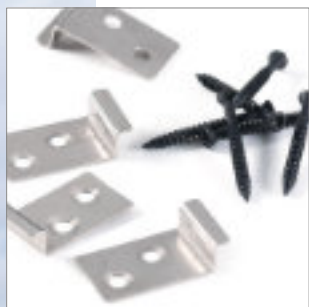

Slutbeslag