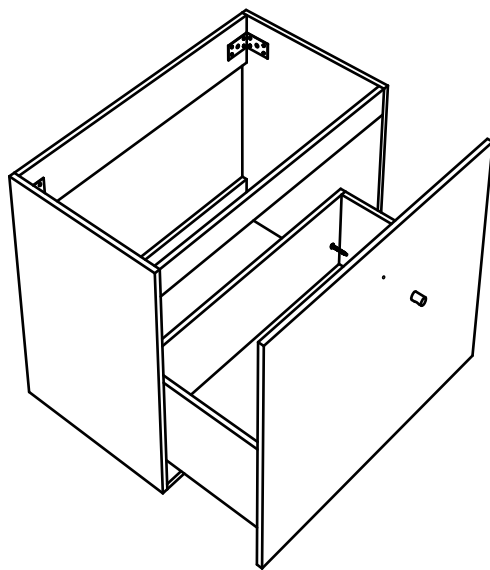

# MODEL: Fröjd 620

bathlife®

OF SWEDEN

NO.	Cabinet(1PC)	Basin(1PC)	Handle (1PC)	Screw (1PC)	Pop up (1PC)	Rawplug (2PCS)	Screw (2PCS)
Image							

1.

2.

3.

4.