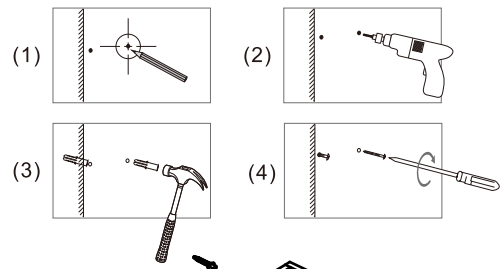

# MODEL: Fröjd 620

bathlife®

OF SWEDEN

NO.	Cabinet(1PC)	Basin(1PC)	Handle (1PC)	Screw (1PC)	Pop up (1PC)	Rawplug (2PCS)	Screw (2PCS)
Image							

1.

2.

3.

4.