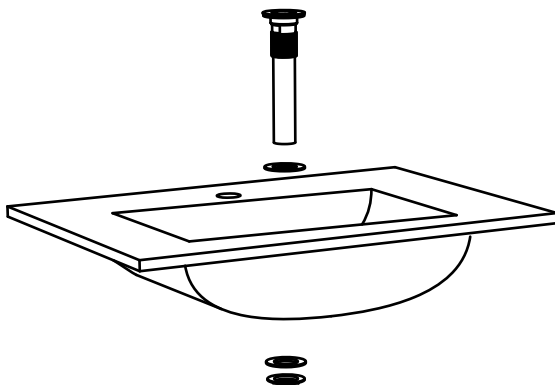

# MODEL: Fröjd 620

bathlife®

OF SWEDEN

NO.	Cabinet(1PC)	Basin(1PC)	Handle (1PC)	Screw (1PC)	Pop up (1PC)	Rawplug (2PCS)	Screw (2PCS)
Image							

1.

2.

3.

4.