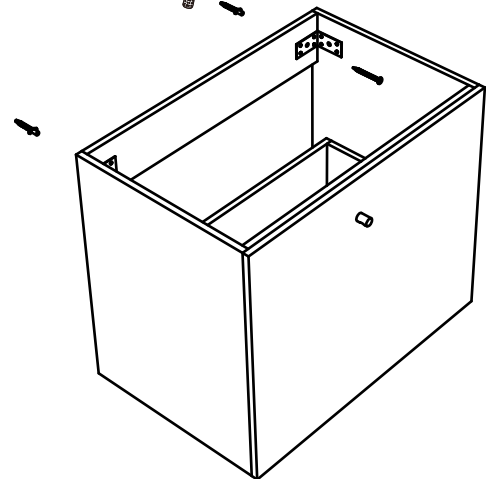

# MODEL: Fröjd 620

bathlife®

OF SWEDEN

NO.	Cabinet(1PC)	Basin(1PC)	Handle (1PC)	Screw (1PC)	Pop up (1PC)	Rawplug (2PCS)	Screw (2PCS)
Image							

1.

2.

3.

4.