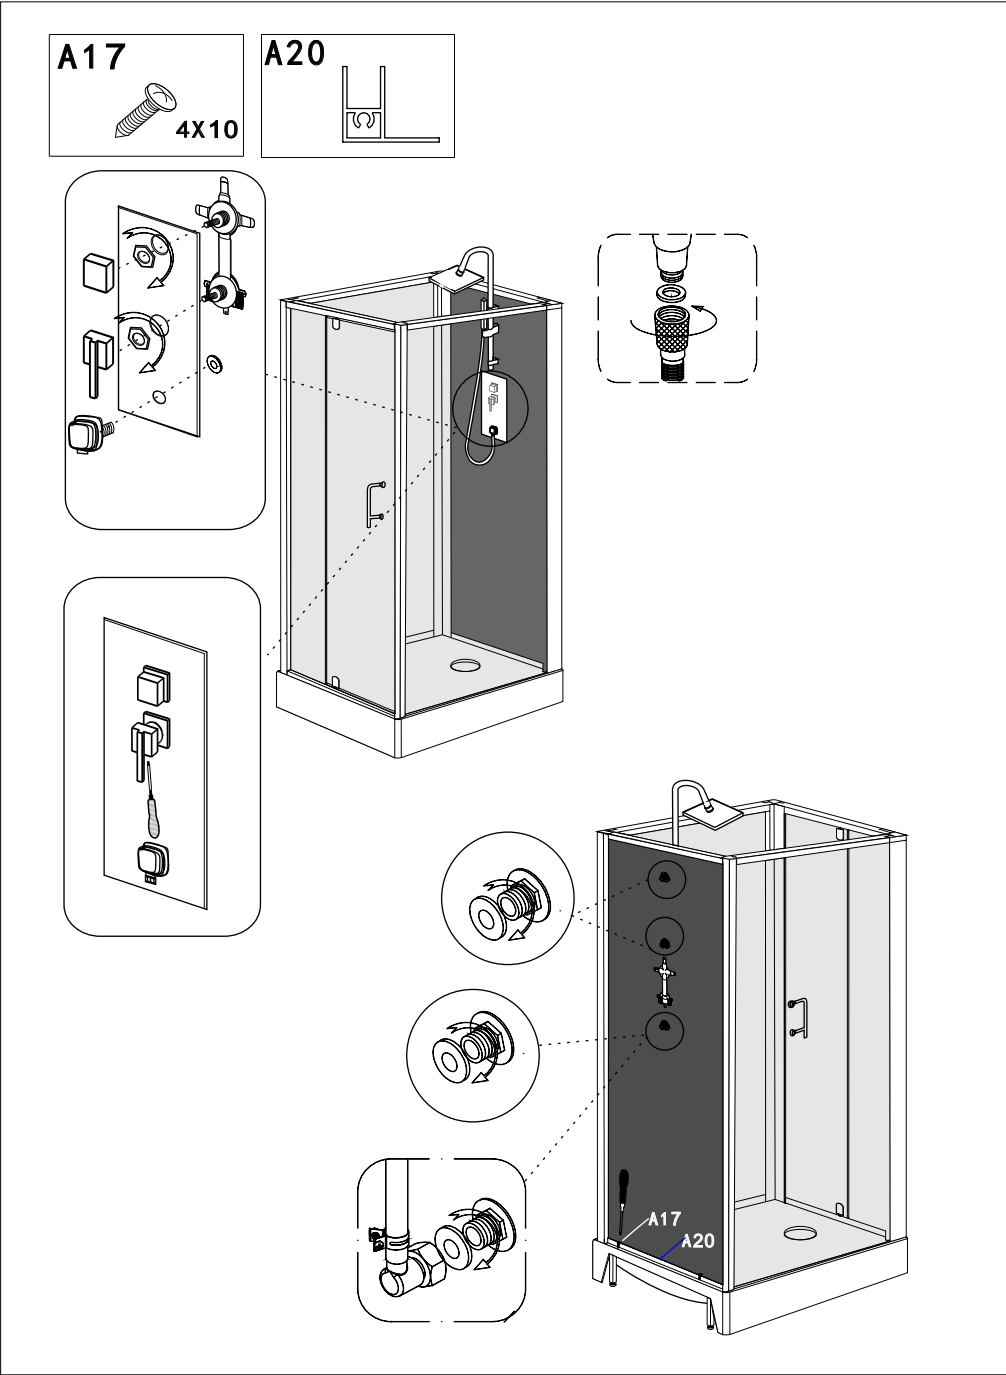

INSTALLATION MANUAL

L-540-CE
L-541-CE

1 Installation Notice

- a. Read this installation manual carefully before installation. Check all fittings according to the fitting list. Prepare all parts and tools needed and install the product following the installation procedures.
- b. Handle the glass gently. Ask some body for help if needed. Use rubber hammer to knock if necessary while installing. To protect the glass from being destroyed, do not use something hard to knock the glass, especially knock the corner of the glass.