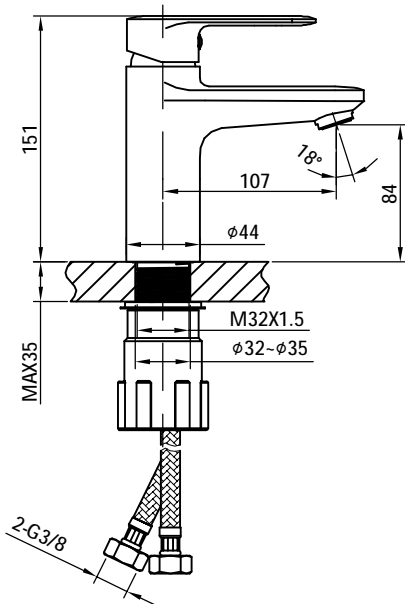

bathlife®

Single Level Basin Faucet

Installation drawing

Product accessories

Installation Instruction :

1. Supply lines should be purged to clean impurities before connecting the unit. (hot water on left, cold water on right).
2. Hole size for deck mounted: $\varnothing 32\text{-}\varnothing 35(\text{mm})$.
3. Twist off the ABS lock-nut (1) and washers.
4. Put the braided hoses from bottom of the table hole. Connect the red braided hose to hot water inlet and the blue one to cold water inlet.
5. Install the lock-screw to the basin mixer and put it into the mounted hole. Then put the washers to the lock-screw from the bottom.
6. Tighten with the ABS lock-nut.
7. Connect the braided hoses to the cold and hot angle valve correctly .

Data Sheet :

Colour	Chrome Finished
Nominal Diameter	G3/8
General Medium	Water
Water Pressure	0.05Mpa-1.0Mpa
Recommended Pressure	0.1Mpa-0.6Mpa
Temperature Range	4°C - 90°C

Warranty :

BATHLIFE warrant its faucets to be leak and drip free during normal residential use for 3 year from original date of purchasing. If the faucet should leak or drip during normal use, kindly contact our support team to claim your warranty. This warranty applies only to BATHLIFE Faucets installed in the Sweden. If damages caused by accident, misuse or abuse will void this warranty. Proof of purchase (original purchasing receipt) must be provided to BATHLIFE when you claim for warranty. If the Faucet is used commercially or if the finish is: GOLD or BLACK coated finished, BATHLIFE warrants the product to be free from defects in material and workmanship for one year from the date of purchasing.