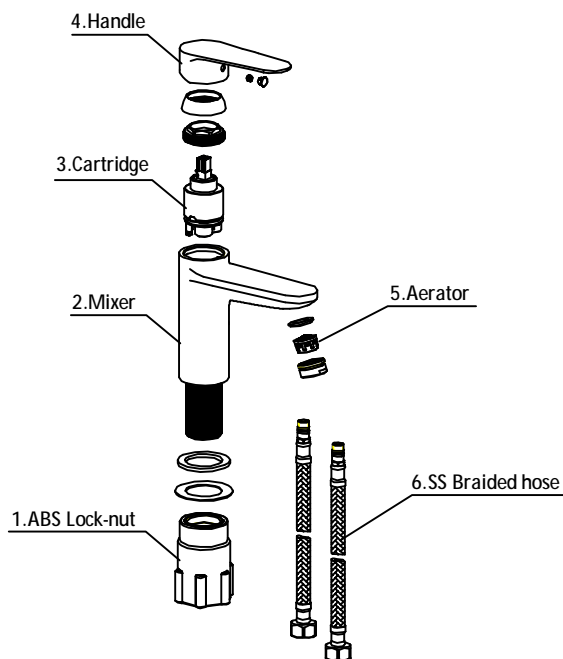

bathlife®

Single Level Basin Faucet

Installation drawing

Product accessories

Installation Instruction :

1. Supply lines should be purged to clean impurities before connecting the unit. (hot water on left, cold water on right).
2. Hole size for deck mounted: $\varnothing 32\text{-}\varnothing 35(\text{mm})$.
3. Twist off the ABS lock-nut (1) and washers.
4. Put the braided hoses from bottom of the table hole. Connect the red braided hose to hot water inlet and the blue one to cold water inlet.
5. Install the lock-screw to the basin mixer and put it into the mounted hole. Then put the washers to the lock-screw from the bottom.
6. Tighten with the ABS lock-nut.
7. Connect the braided hoses to the cold and hot angle valve correctly .

Data Sheet :

Colour	Chrome Finished
Nominal Diameter	G3/8
General Medium	Water
Water Pressure	0.05Mpa-1.0Mpa
Recommended Pressure	0.1Mpa-0.6Mpa
Temperature Range	4°C - 90°C

Warranty :

BATHLIFE warrant its faucets to be leak and drip free during normal residential use for 3 year from original date of purchasing. If the faucet should leak or drip during normal use, kindly contact our support team to claim your warranty. This warranty applies only to BATHLIFE Faucets installed in the Sweden. If damages caused by accident, misuse or abuse will void this warranty. Proof of purchase (original purchasing receipt) must be provided to BATHLIFE when you claim for warranty. If the Faucet is used commercially or if the finish is: GOLD or BLACK coated finished, BATHLIFE warrants the product to be free from defects in material and workmanship for one year from the date of purchasing.