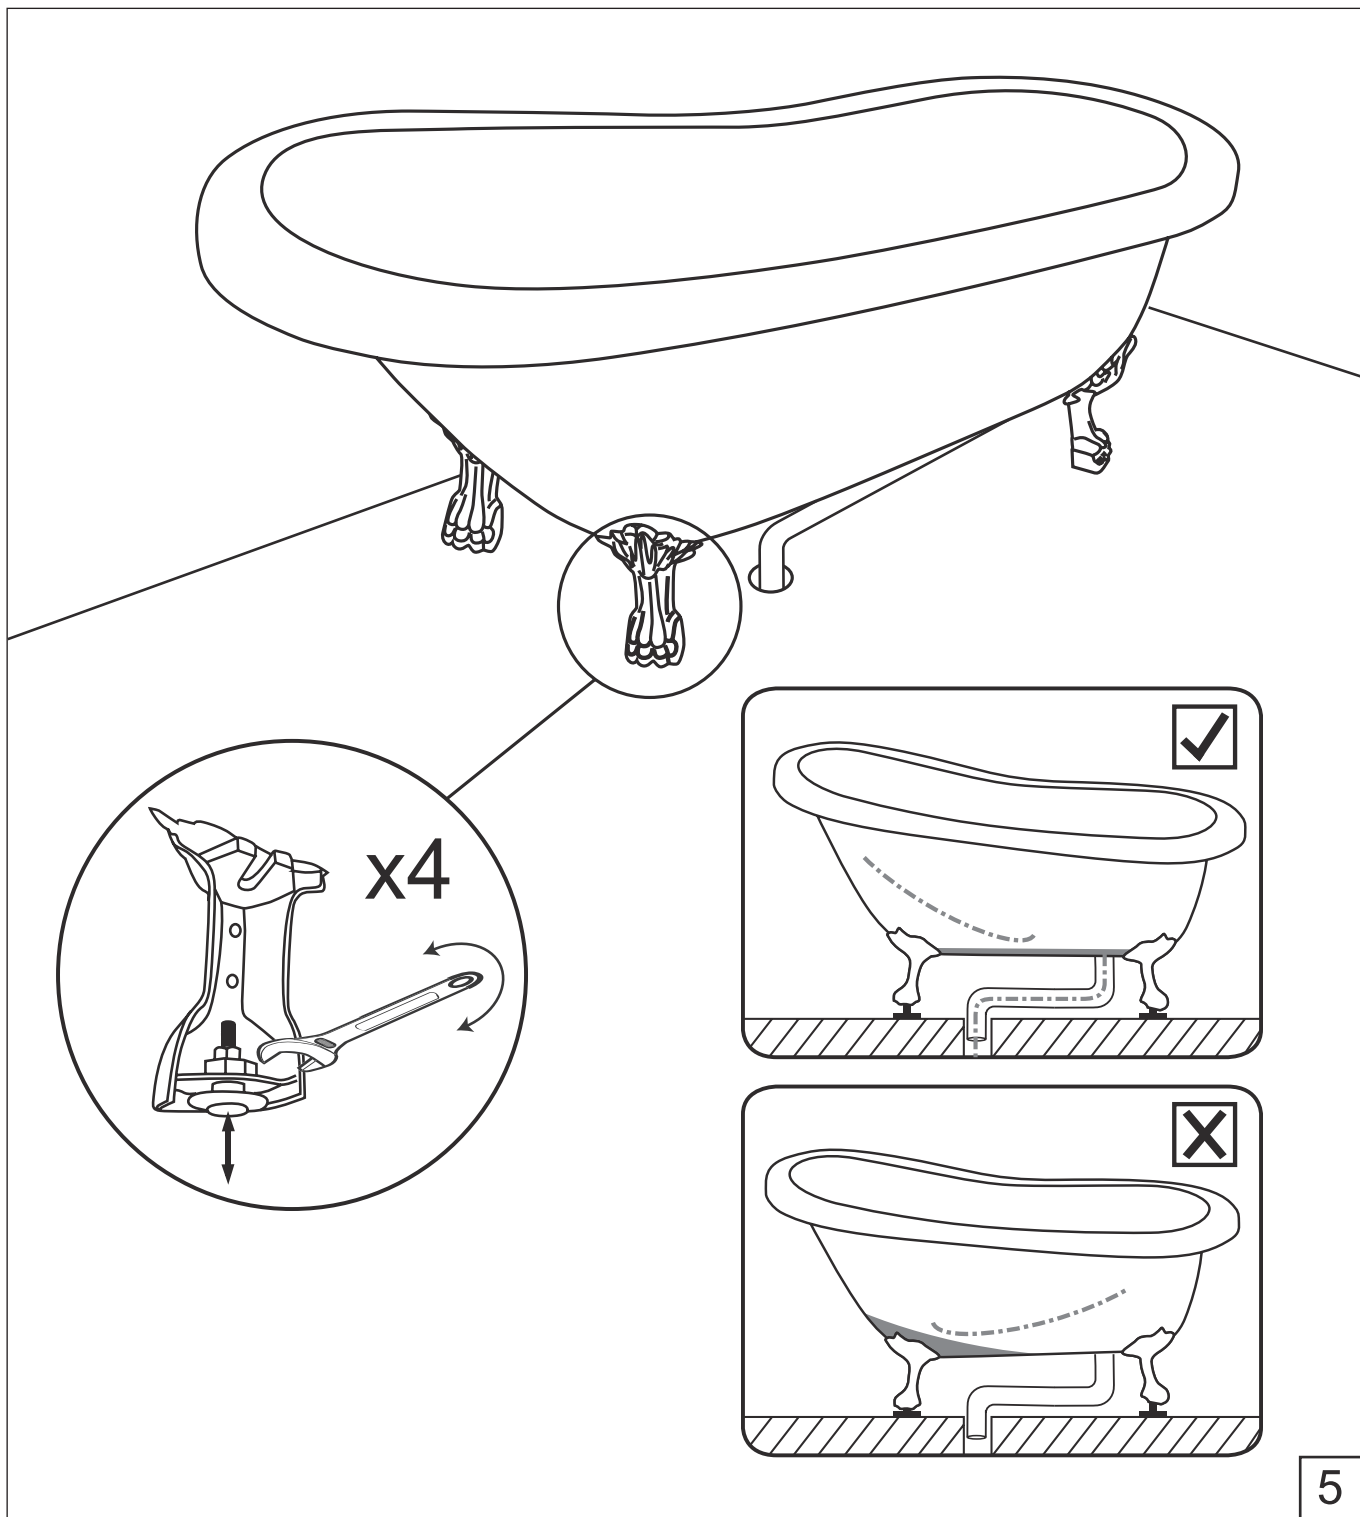

5

OLD ENGLAND

035 166430 **SE**
info@noro.se

020 7435740 **FI**
info@norokylpyhuone.fi

692 36170 **NO**
info@noro.se

070 252822 **DK**
info@noro.se

Ver. 001