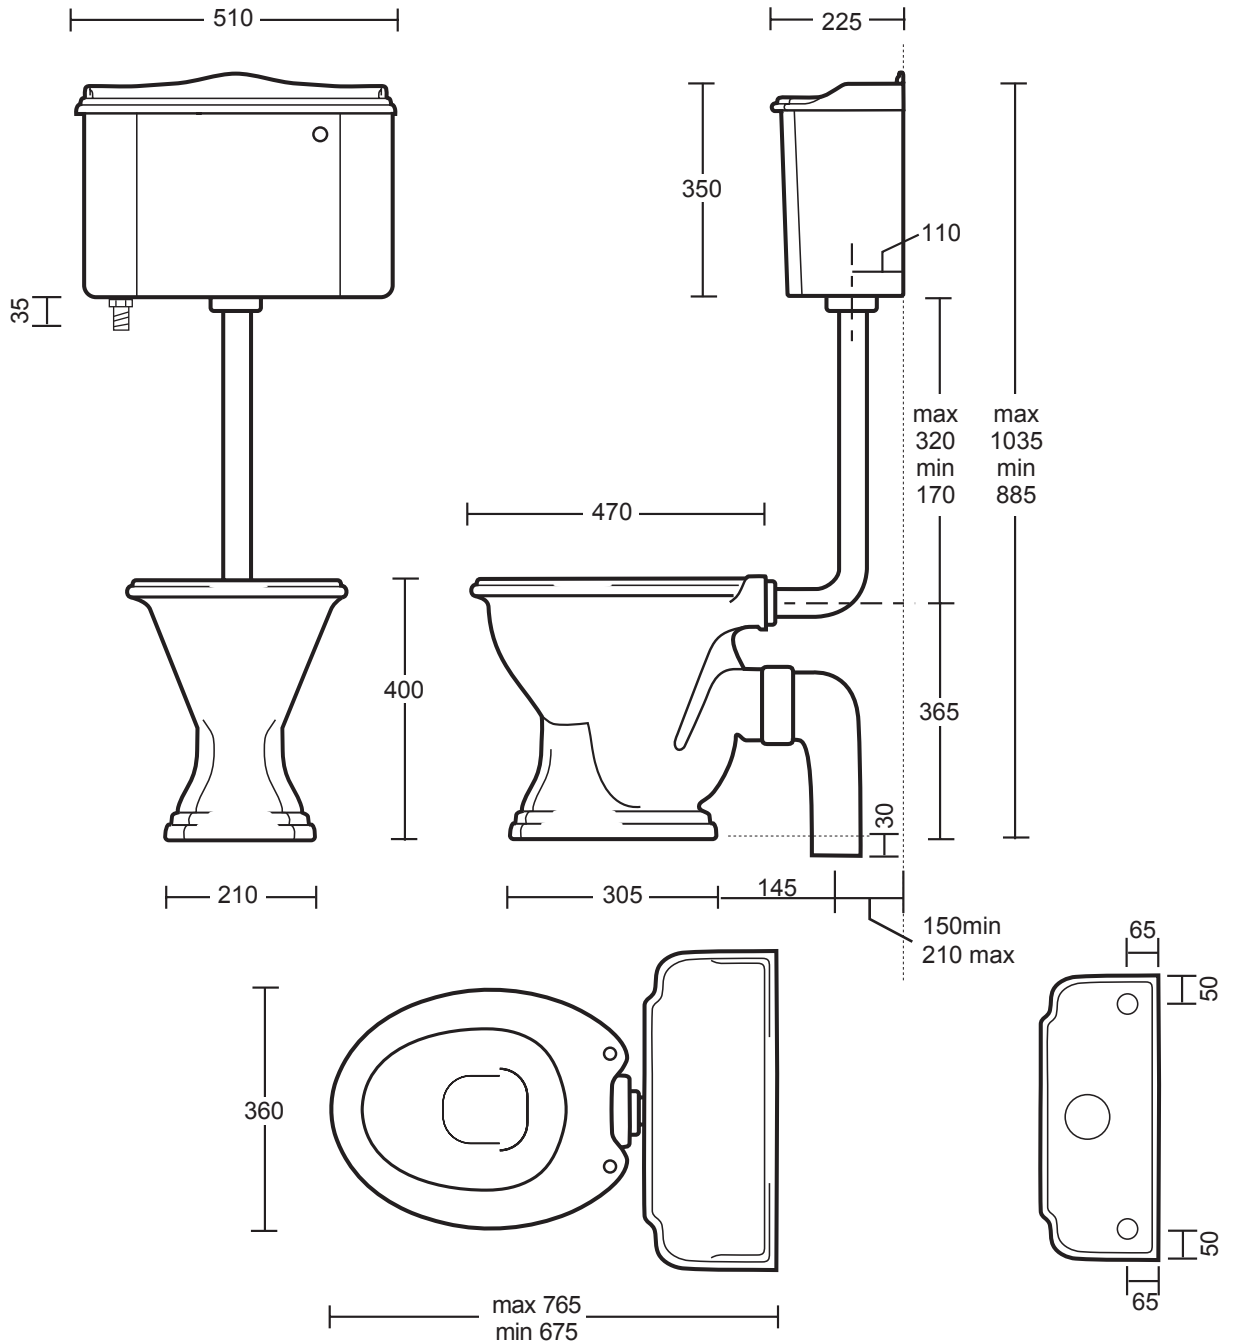

## Ceramics Collection

Drift	Low Level Closet
-------	------------------

We recommend that all products are purchased with the assistance of a specialist bathroom retailer and always installed by an experienced installer who is a member of a recognized association. All sizes quoted are nominal: items may vary by plus or minus 2% against the figures quoted. When planning installations where dimensions are critical, it is essential that the space allowed for individual items is physically checked. Imperial Bathrooms can not be held liable for any costs associated with items not fitting in any given area. The contents of this statement are based on information correct at the time of publication. We reserve the right to make alterations and changes in product characteristics, fixing, packaging, operation etc at any time without notice.

## Ceramics Collection

Drift	Low Level Closet With 90 Degree Ceramic Connector
-------	---

We recommend that all products are purchased with the assistance of a specialist bathroom retailer and always installed by an experienced installer who is a member of a recognized association. All sizes quoted are nominal: items may vary by plus or minus 2% against the figures quoted. When planning installations where dimensions are critical, it is essential that the space allowed for individual items is physically checked. Imperial Bathrooms can not be held liable for any costs associated with items not fitting in any given area. The contents of this statement are based on information correct at the time of publication. We reserve the right to make alterations and changes in product characteristics, fixing, packaging, operation etc at any time without notice.