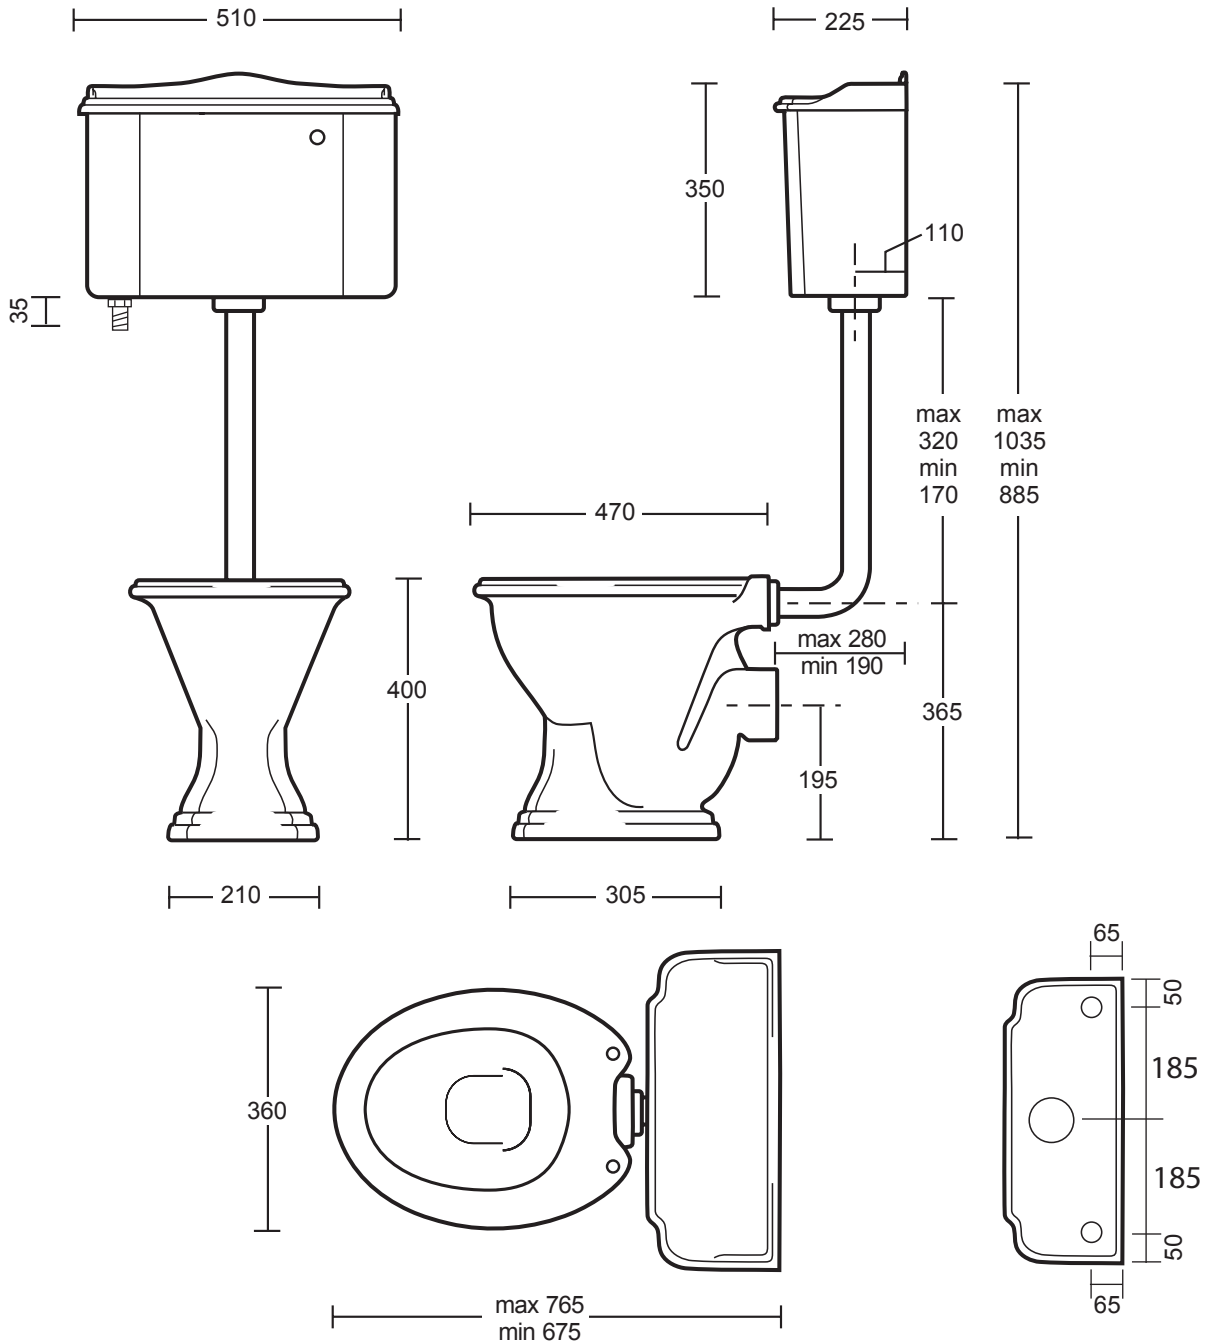

## Ceramics Collection

Drift	Low Level Closet
-------	------------------

We recommend that all products are purchased with the assistance of a specialist bathroom retailer and always installed by an experienced installer who is a member of a recognized association. All sizes quoted are nominal: items may vary by plus or minus 2% against the figures quoted. When planning installations where dimensions are critical, it is essential that the space allowed for individual items is physically checked. Imperial Bathrooms can not be held liable for any costs associated with items not fitting in any given area. The contents of this statement are based on information correct at the time of publication. We reserve the right to make alterations and changes in product characteristics, fixing, packaging, operation etc at any time without notice.

## Ceramics Collection

Drift	Low Level Closet With 90 Degree Ceramic Connector
-------	---

We recommend that all products are purchased with the assistance of a specialist bathroom retailer and always installed by an experienced installer who is a member of a recognized association. All sizes quoted are nominal: items may vary by plus or minus 2% against the figures quoted. When planning installations where dimensions are critical, it is essential that the space allowed for individual items is physically checked. Imperial Bathrooms can not be held liable for any costs associated with items not fitting in any given area. The contents of this statement are based on information correct at the time of publication. We reserve the right to make alterations and changes in product characteristics, fixing, packaging, operation etc at any time without notice.