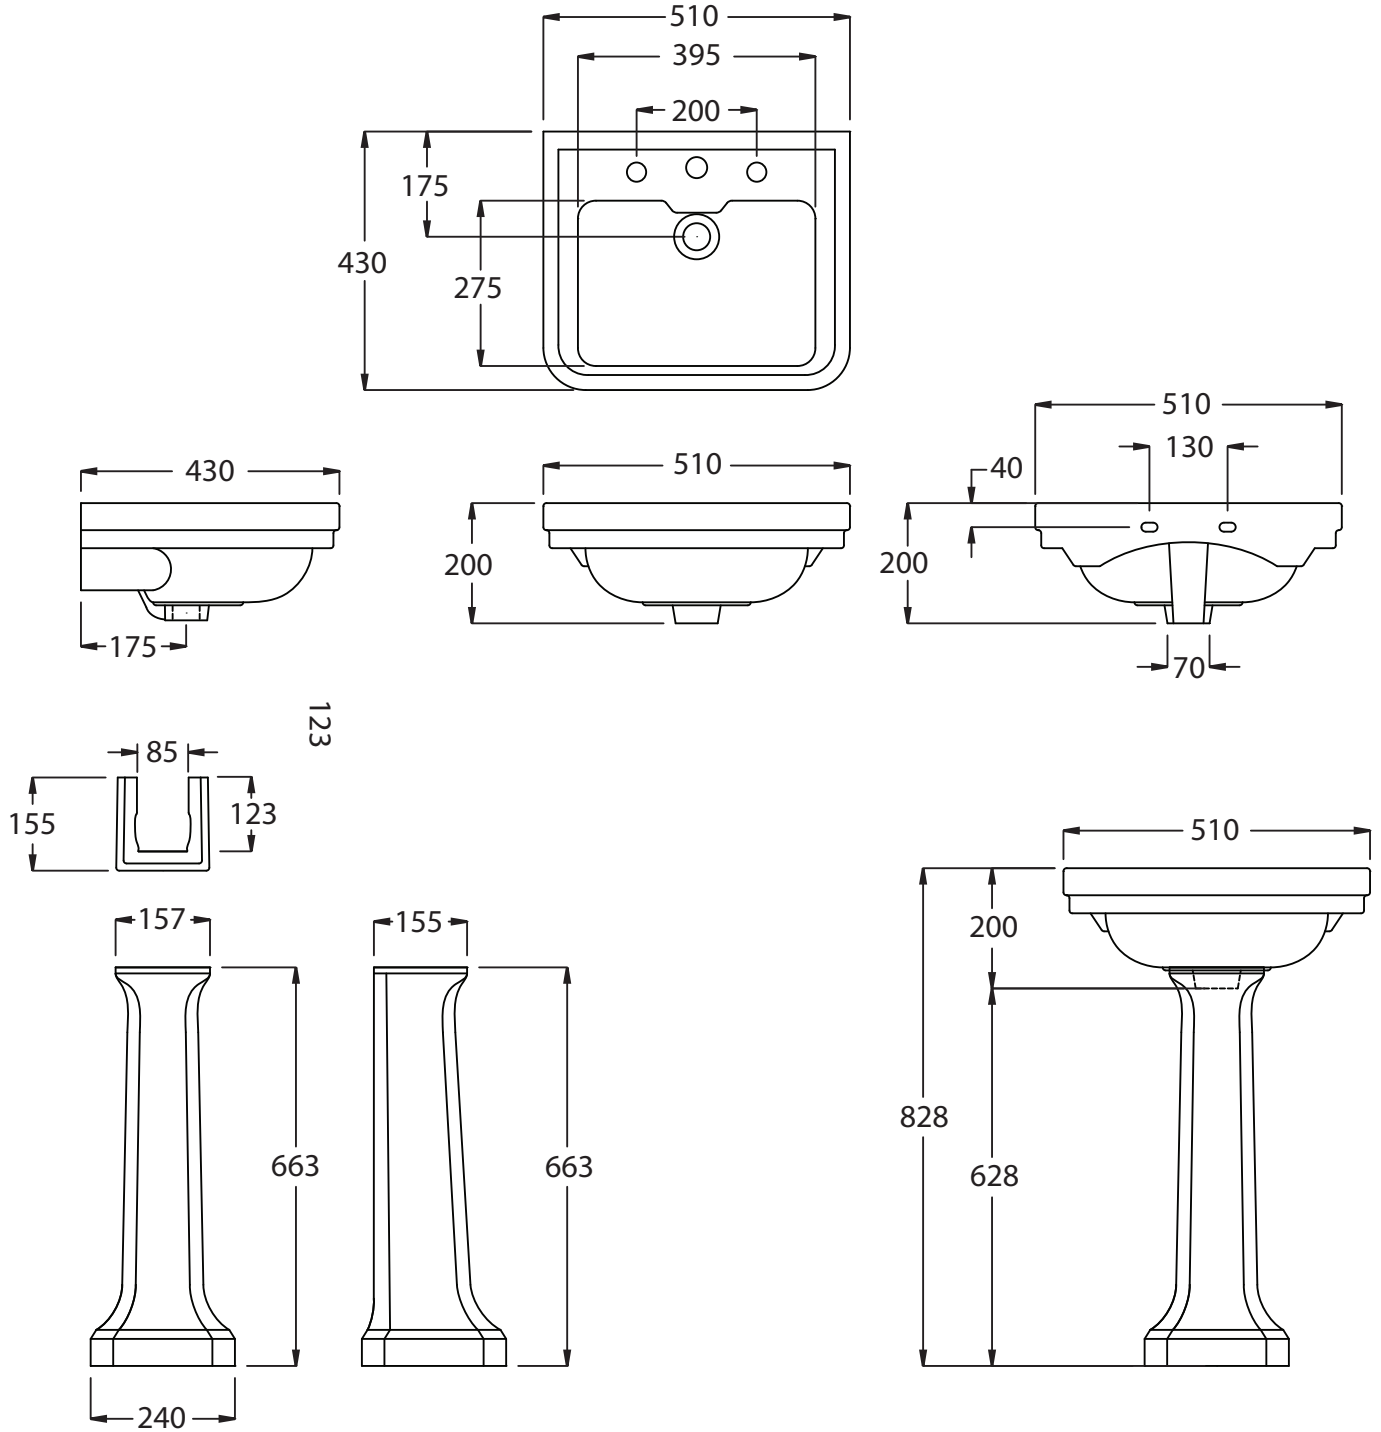

Ceramic Collection	
Chelsea	Hand basin

We recommend that all products are purchased with the assistance of a specialist bathroom retailer and always installed by an experienced installer who is a member of a recognized association. All sizes quoted are nominal: items may vary by plus or minus 2% against the figures quoted. When planning installations where dimensions are critical, it is essential that the space allowed for individual items is physically checked. Imperial Bathrooms can not be held liable for any costs associated with items not fitting in any given area. The contents of this statement are based on information correct at the time of publication. We reserve the right to make alterations and changes in product characteristics, fixing, packaging, operation etc at any time without notice.