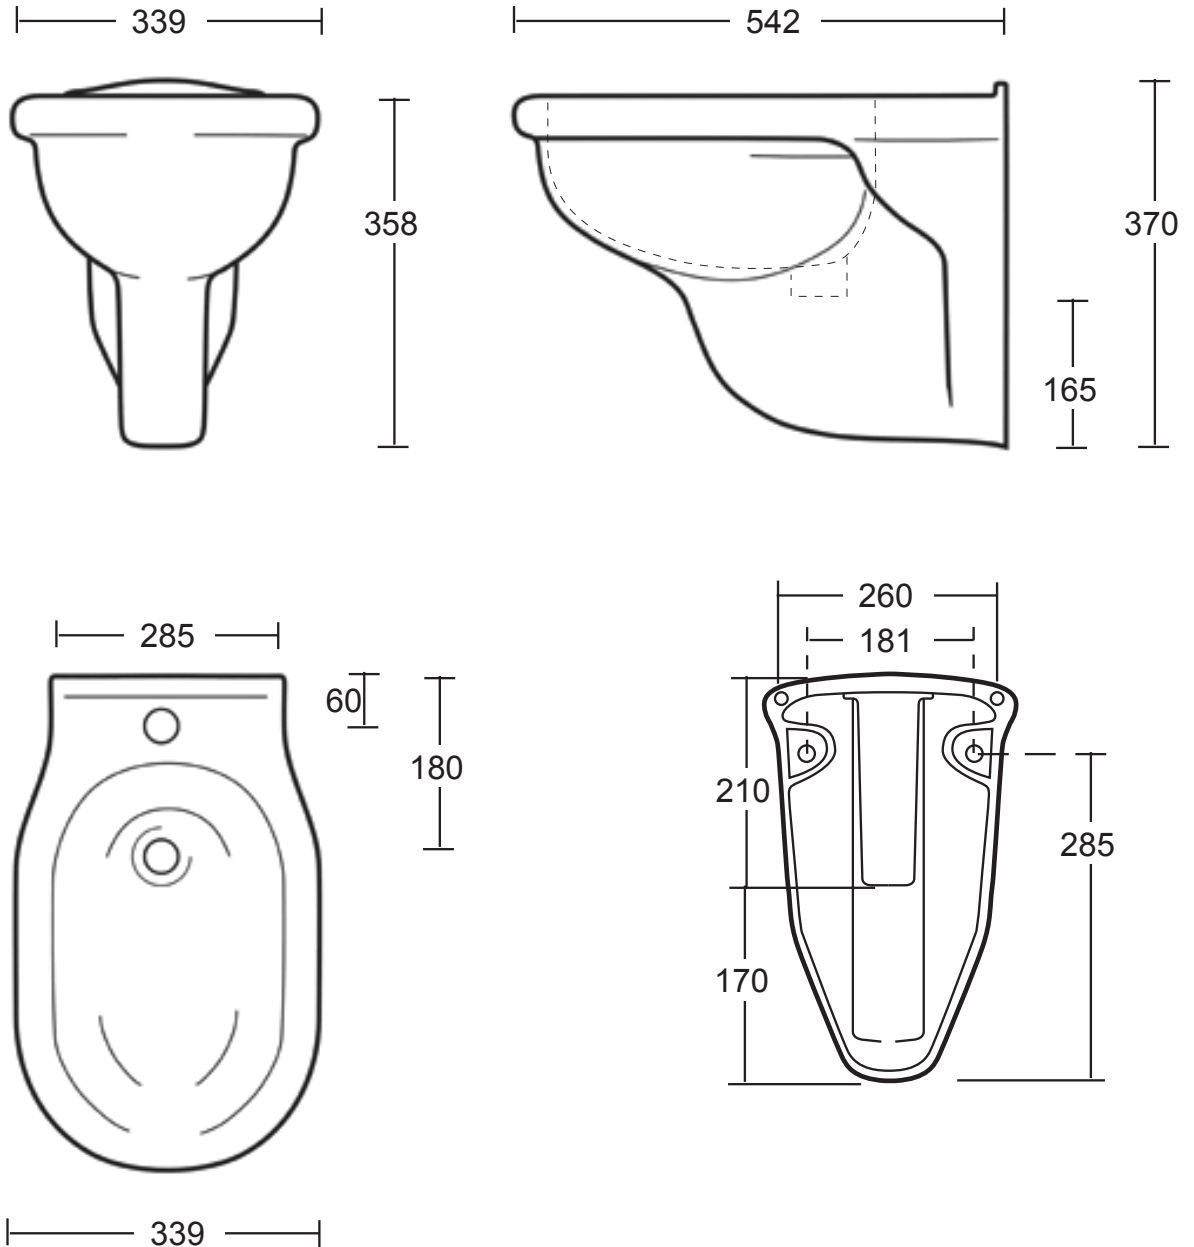

Ceramic Collection	
Bergier	Wall-hung bidet (1 tap hole)

We recommend that all products are purchased with the assistance of a specialist bathroom retailer and always installed by an experienced installer who is a member of a recognized association. All sizes quoted are nominal: items may vary by plus or minus 2% against the figures quoted. When planning installations where dimensions are critical, it is essential that the space allowed for individual items is physically checked. Imperial Bathrooms can not be held liable for any costs associated with items not fitting in any given area. The contents of this statement are based on information correct at the time of publication. We reserve the right to make alterations and changes in product characteristics, fixing, packaging, operation etc at any time without notice.