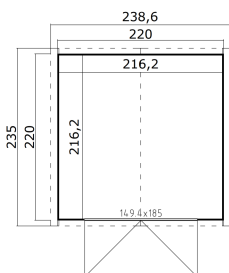

-  19 mm
-  1
-  3
- \*\*\*  
GUARANTEE  
2  
YEARS**

**PACKAGING: 1 PALLET(S)**

277 x 118 x 44 cm  
320 kg

EAN 4743329224417

**DIMENSIONS**

Floor area	4.67 m <sup>2</sup>
Roof dimensions	2.38 x 2.35 m
Cubic volume	≈ 9.59 m <sup>3</sup>
Wall height	≈ 1.88 m
Ridge height	≈ 2.22 m
Front overhang	≈ 8 cm

**WINDOWS & DOORS**

1 x Double door (TA+28*)	149.4 x 185.0 cm
--------------------------	------------------

\*TA+28: Solid Wood Action with 28 mm Frame

**ROOF & FLOOR**

Roof boards	15x90 mm
Floor boards	15x90 mm
Roof surface	5.88 m <sup>2</sup>
Roof angle	≈ 17.4 °
Treated Bearers	45x45 mm