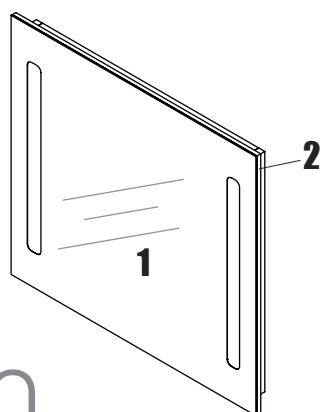

NORO

EFFECT
600/750/800/
900/1000/1200

Q1 x 2

ST5 x 50mm

Q2 x 2

Q3 x 2

R x 1

T x 2

600

Art No. Quantity Size (mm)

1	1	600 X 550 X 3
2	1	599 X 549 X 39

Product Size (mm): 600x550x42

750

Art No. Quantity Size (mm)

1	1	750 X 600 X 3
2	1	749 X 599 X 39

Product Size (mm): 750x600x42

Art No.	Quantity	Size (mm)
1	1	800 X 700 X 3
2	1	799 X 699 X 39

800

Product Size (mm): 800x700x42

Art No.	Quantity	Size (mm)
1	1	900 X 700 X 3
2	1	899 X 699 X 39

900

Product Size (mm): 900x700x42

Art No.	Quantity	Size (mm)
1	1	1000 X 700 X 3
2	1	999 X 699 X 39

1 0 0 0

Product Size (mm): 1000x700x42

Art No.	Quantity	Size (mm)
1	1	1200 X 700 X 3
2	1	1199 X 699 X 39

1 2 0 0

Product Size (mm): 1200x700x42

EFFECT

600/750/800/ 900/1000/1200

Noro Scandinavia