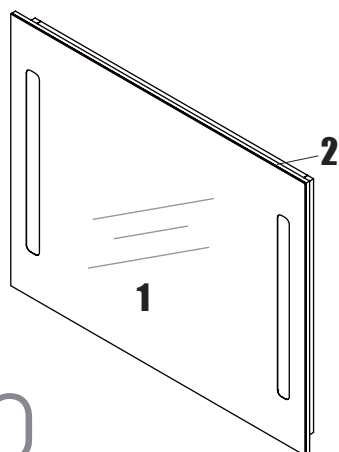

NORO

EFFECT
600/750/800/
900/1000/1200

Q1 x 2

ST5 x 50mm

Q2 x 2

Q3 x 2

R x 1

T x 2

600

Art No. Quantity Size (mm)

1	1	600 X 550 X 3
2	1	599 X 549 X 39

Product Size (mm): 600x550x42

750

Art No. Quantity Size (mm)

1	1	750 X 600 X 3
2	1	749 X 599 X 39

Product Size (mm): 750x600x42

Art No.	Quantity	Size (mm)
1	1	800 X 700 X 3
2	1	799 X 699 X 39

800

Product Size (mm): 800x700x42

Art No.	Quantity	Size (mm)
1	1	900 X 700 X 3
2	1	899 X 699 X 39

900

Product Size (mm): 900x700x42

Art No.	Quantity	Size (mm)
1	1	1000 X 700 X 3
2	1	999 X 699 X 39

1 0 0 0

Product Size (mm): 1000x700x42

Art No.	Quantity	Size (mm)
1	1	1200 X 700 X 3
2	1	1199 X 699 X 39

1 2 0 0

Product Size (mm): 1200x700x42

EFFECT

600/750/800/ 900/1000/1200

Noro Scandinavia