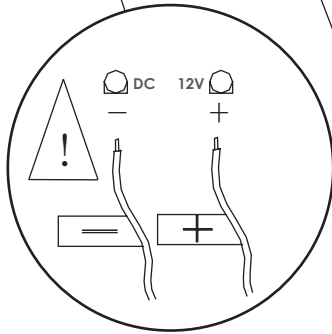

600

Art No. Quantity Size (mm)

1	1	600 X 550 X 3
2	1	599 X 549 X 39

Product Size (mm): 600x550x42

750

Art No. Quantity Size (mm)

1	1	750 X 600 X 3
2	1	749 X 599 X 39

Product Size (mm): 750x600x42

Art No.	Quantity	Size (mm)
1	1	800 X 700 X 3
2	1	799 X 699 X 39

800

Product Size (mm): 800x700x42

Art No.	Quantity	Size (mm)
1	1	900 X 700 X 3
2	1	899 X 699 X 39

900

Product Size (mm): 900x700x42

Art No.	Quantity	Size (mm)
1	1	1000 X 700 X 3
2	1	999 X 699 X 39

1 0 0 0

Product Size (mm): 1000x700x42

Art No.	Quantity	Size (mm)
1	1	1200 X 700 X 3
2	1	1199 X 699 X 39

1 2 0 0

Product Size (mm): 1200x700x42

EFFECT

600/750/800/ 900/1000/1200

Noro Scandinavia