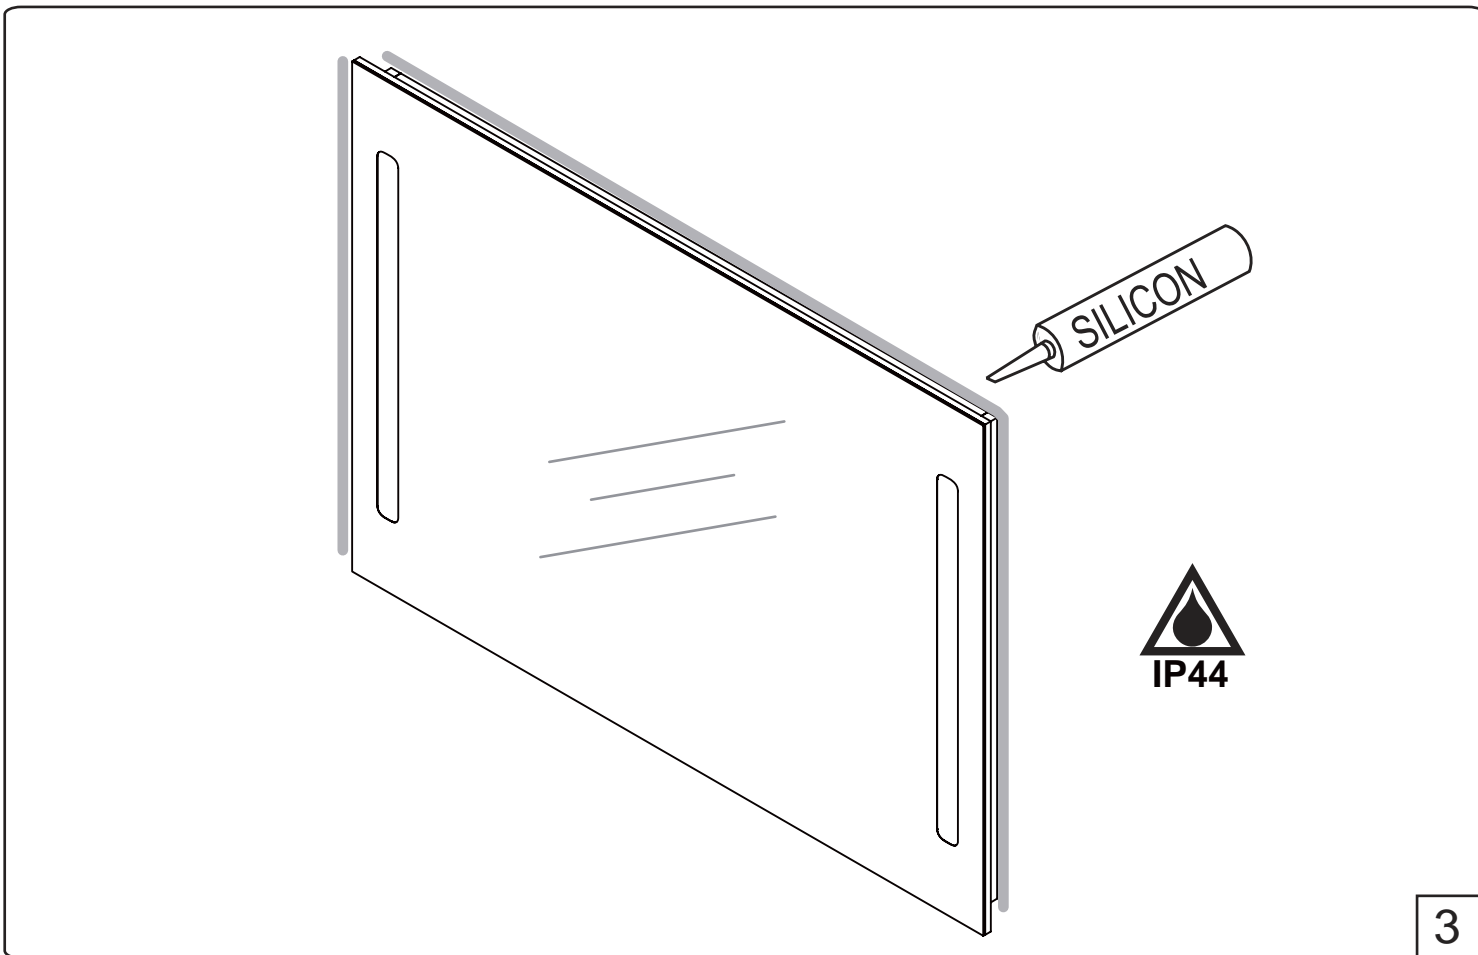

Art No.	Quantity	Size (mm)
1	1	800 X 700 X 3
2	1	799 X 699 X 39

800

Product Size (mm): 800x700x42

Art No.	Quantity	Size (mm)
1	1	900 X 700 X 3
2	1	899 X 699 X 39

900

Product Size (mm): 900x700x42

Art No.	Quantity	Size (mm)
1	1	1000 X 700 X 3
2	1	999 X 699 X 39

1 0 0 0

Product Size (mm): 1000x700x42

Art No.	Quantity	Size (mm)
1	1	1200 X 700 X 3
2	1	1199 X 699 X 39

1 2 0 0

Product Size (mm): 1200x700x42

EFFECT

600/750/800/ 900/1000/1200

Noro Scandinavia