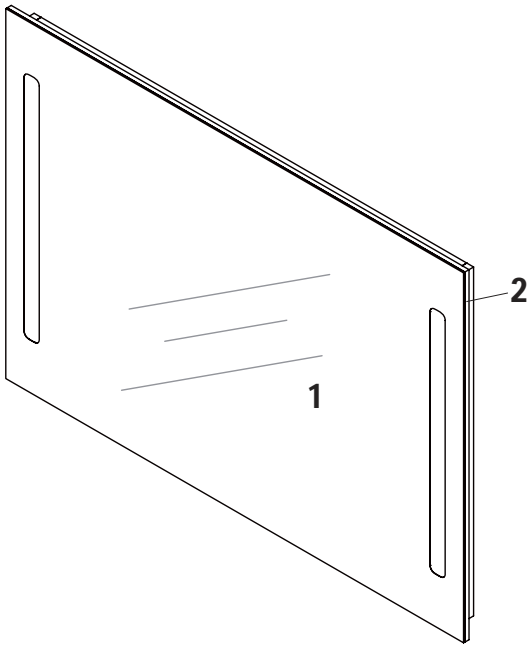

600

Art No. Quantity Size (mm)

1	1	600 X 550 X 3
2	1	599 X 549 X 39

Product Size (mm): 600x550x42

750

Art No. Quantity Size (mm)

1	1	750 X 600 X 3
2	1	749 X 599 X 39

Product Size (mm): 750x600x42

Art No.	Quantity	Size (mm)
1	1	800 X 700 X 3
2	1	799 X 699 X 39

800

Product Size (mm): 800x700x42

Art No.	Quantity	Size (mm)
1	1	900 X 700 X 3
2	1	899 X 699 X 39

900

Product Size (mm): 900x700x42

Art No.	Quantity	Size (mm)
1	1	1000 X 700 X 3
2	1	999 X 699 X 39

1 0 0 0

Product Size (mm): 1000x700x42

Art No.	Quantity	Size (mm)
1	1	1200 X 700 X 3
2	1	1199 X 699 X 39

1 2 0 0

Product Size (mm): 1200x700x42

EFFECT

600/750/800/ 900/1000/1200

Noro Scandinavia