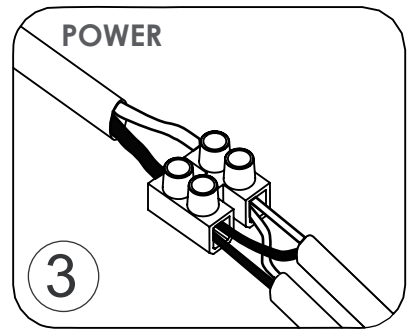

1 0 0 0

Product Size (mm): 1000x700x42

Art No.	Quantity	Size (mm)
1	1	1200 X 700 X 3
2	1	1199 X 699 X 39

1 2 0 0

Product Size (mm): 1200x700x42

EFFECT

600/750/800/ 900/1000/1200

Noro Scandinavia