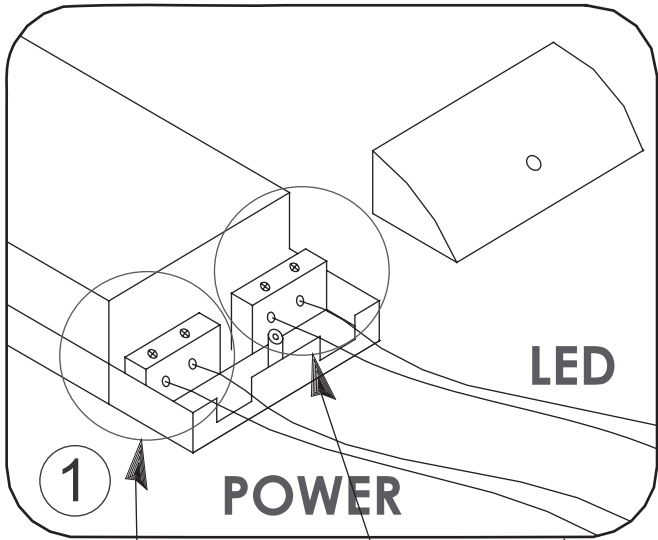

1 0 0 0

Product Size (mm): 1000x700x42

Art No.	Quantity	Size (mm)
1	1	1200 X 700 X 3
2	1	1199 X 699 X 39

1 2 0 0

Product Size (mm): 1200x700x42

EFFECT

600/750/800/ 900/1000/1200

Noro Scandinavia