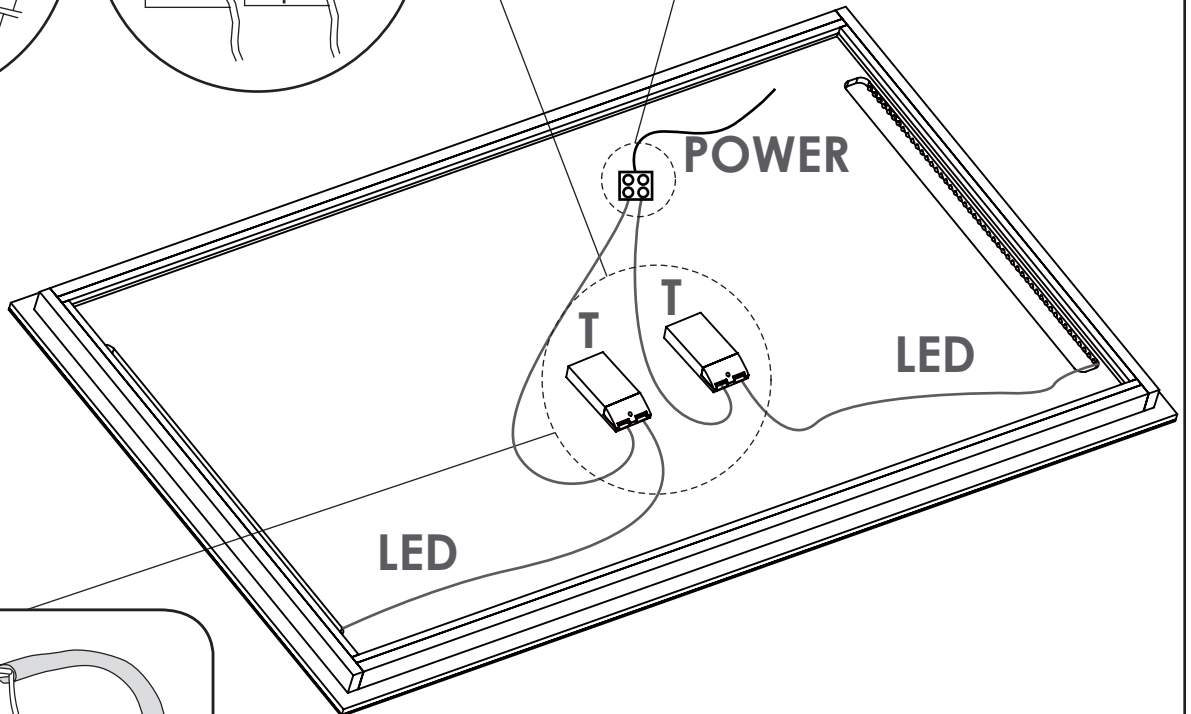

1 0 0 0

Product Size (mm): 1000x700x42

Art No.	Quantity	Size (mm)
1	1	1200 X 700 X 3
2	1	1199 X 699 X 39

1 2 0 0

Product Size (mm): 1200x700x42

EFFECT

600/750/800/ 900/1000/1200

Noro Scandinavia