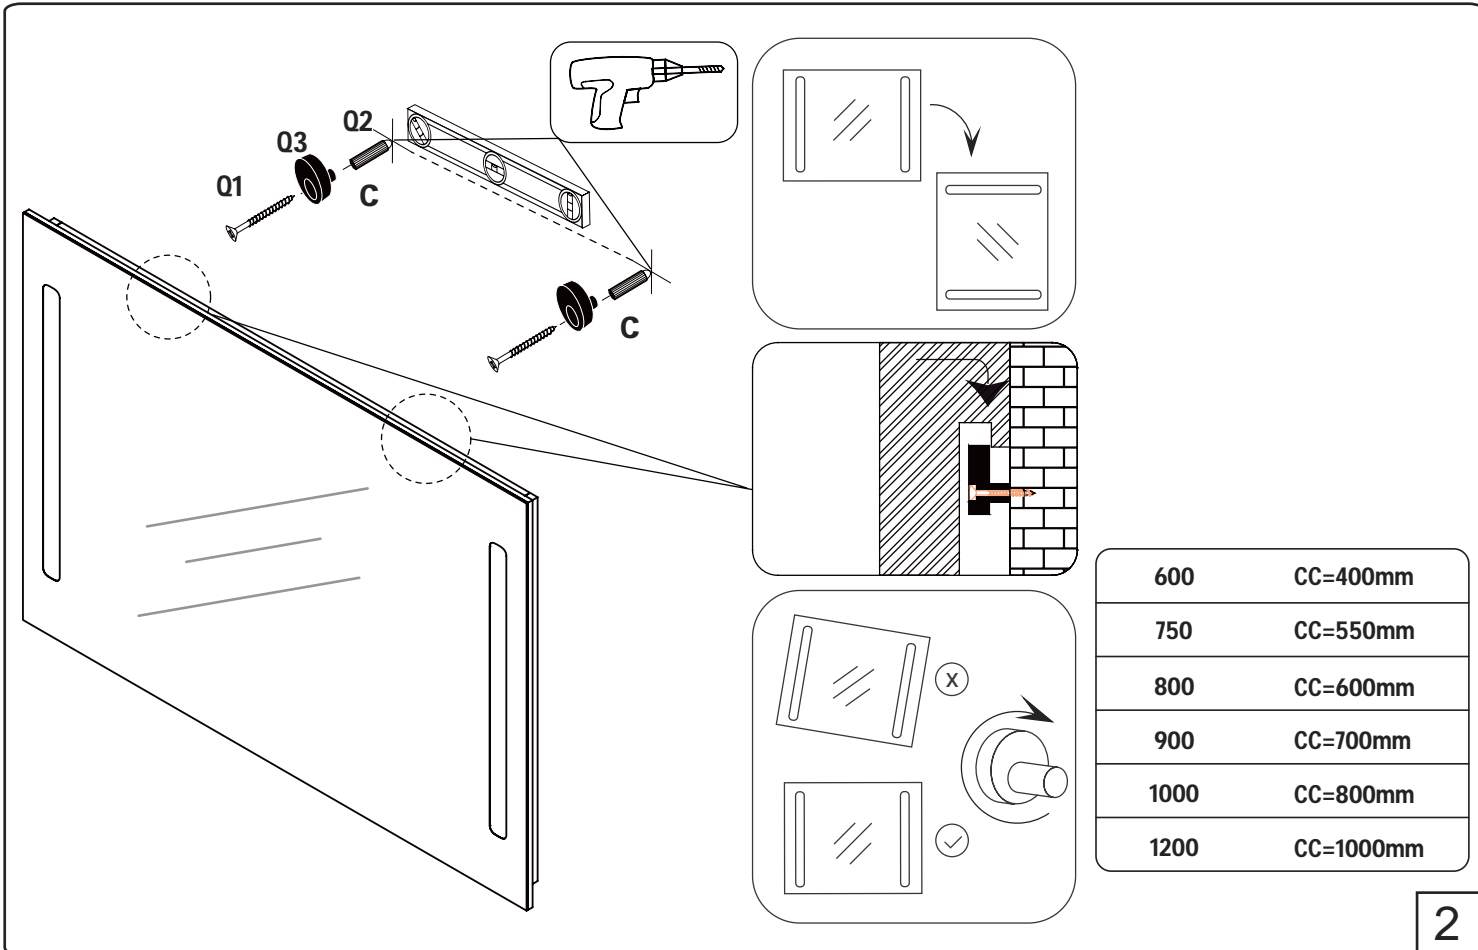

Art No.	Quantity	Size (mm)
1	1	800 X 700 X 3
2	1	799 X 699 X 39

800

Product Size (mm): 800x700x42

Art No.	Quantity	Size (mm)
1	1	900 X 700 X 3
2	1	899 X 699 X 39

900

Product Size (mm): 900x700x42

Art No.	Quantity	Size (mm)
1	1	1000 X 700 X 3
2	1	999 X 699 X 39

1 0 0 0

Product Size (mm): 1000x700x42

Art No.	Quantity	Size (mm)
1	1	1200 X 700 X 3
2	1	1199 X 699 X 39

1 2 0 0

Product Size (mm): 1200x700x42

EFFECT

600/750/800/ 900/1000/1200

Noro Scandinavia