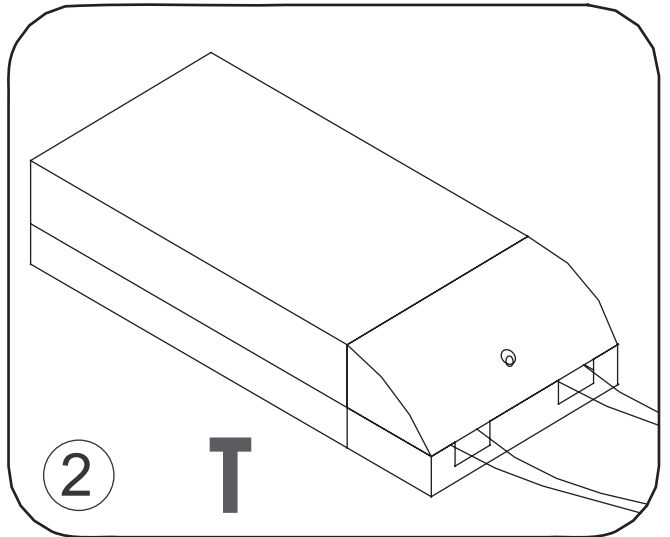

600

Art No. Quantity Size (mm)

1	1	600 X 550 X 3
2	1	599 X 549 X 39

Product Size (mm): 600x550x42

750

Art No. Quantity Size (mm)

1	1	750 X 600 X 3
2	1	749 X 599 X 39

Product Size (mm): 750x600x42

Art No.	Quantity	Size (mm)
1	1	800 X 700 X 3
2	1	799 X 699 X 39

800

Product Size (mm): 800x700x42

Art No.	Quantity	Size (mm)
1	1	900 X 700 X 3
2	1	899 X 699 X 39

900

Product Size (mm): 900x700x42

Art No.	Quantity	Size (mm)
1	1	1000 X 700 X 3
2	1	999 X 699 X 39

1 0 0 0

Product Size (mm): 1000x700x42

Art No.	Quantity	Size (mm)
1	1	1200 X 700 X 3
2	1	1199 X 699 X 39

1 2 0 0

Product Size (mm): 1200x700x42

EFFECT

600/750/800/ 900/1000/1200

Noro Scandinavia