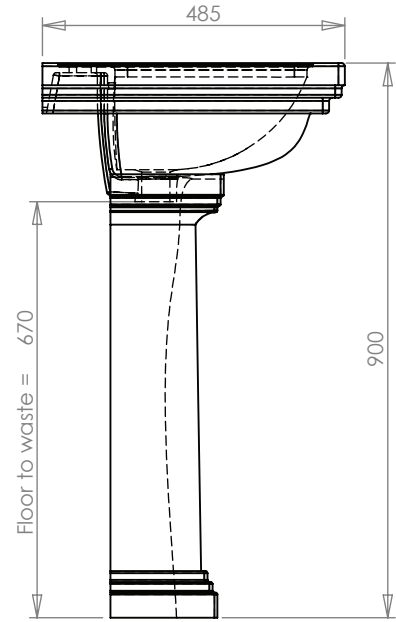

Ceramic Collection

Astoria Deco

Large Basin & Tall Pedestal

IMPORTANT NOTE: The pedestal as detailed in this drawing is a non standard product of increase height. If you require this taller version of our pedestal please ensure to order AD1PE01000T. This will enable our sales order teams to ensure you receive the correct product configuration.