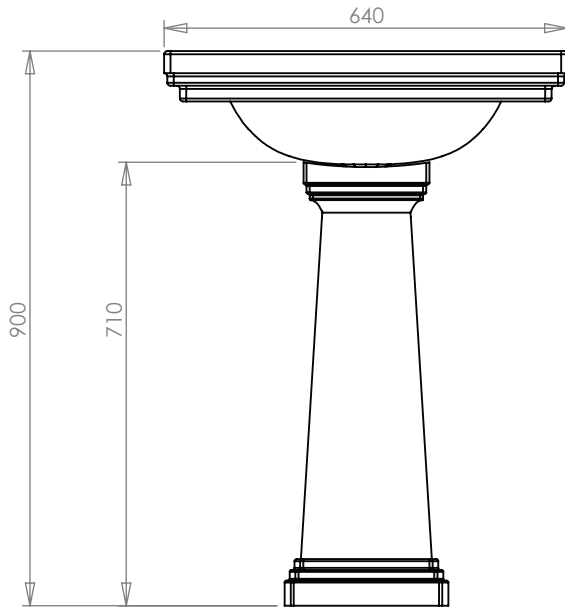

Ceramic Collection

Astoria Deco

Large Basin & Tall Pedestal

IMPORTANT NOTE: The pedestal as detailed in this drawing is a non standard product of increase height. If you require this taller version of our pedestal please ensure to order AD1PE01000T. This will enable our sales order teams to ensure you receive the correct product configuration.