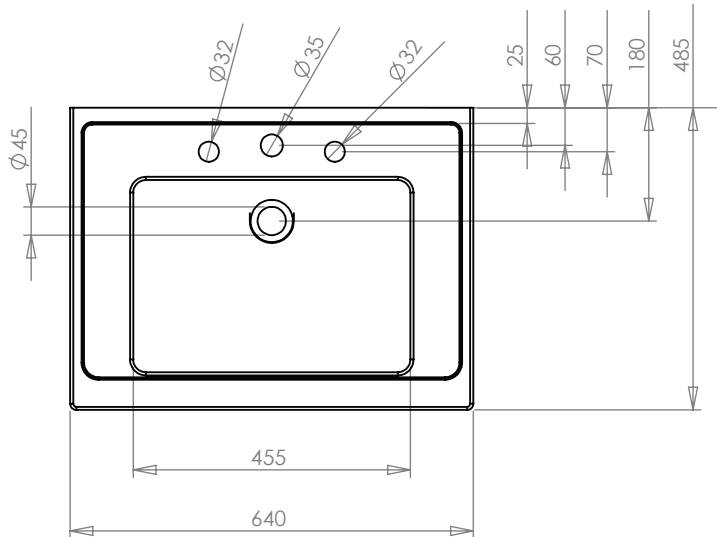

Ceramic Collection

Astoria Deco

Large Basin & Tall Pedestal

IMPORTANT NOTE: The pedestal as detailed in this drawing is a non standard product of increase height. If you require this taller version of our pedestal please ensure to order AD1PE01000T. This will enable our sales order teams to ensure you receive the correct product configuration.